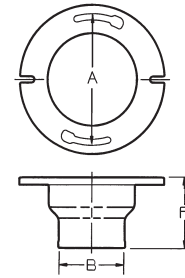

NO-HUB ASA Group 022 FIGURE FITTINGS & ADAPTERS

**IAPMO FIGURE EIGHT LH, RH, DBL.
w/Full Baffle (RH Shown)**

Ship Code	UPC No. 670610	Size	C	D	E	F	H	Wt.
S	010906	3x2 (R)	4 1/8	7 9/16	5 1/16	11	3 7/16	12.5
S	010913	3x2 (L)	4 1/8	7 9/16	5 1/16	11	3 7/16	12.5
S	010944	3x2 (DbL)	4 1/8	7 9/16	5 1/16	11	3 7/16	13.0
S	010920	4x2 (R)	4 1/2	9	6 1/2	13	4	19.8
S	010937	4x2 (L)	4 1/2	9	6 1/2	13	4	19.8

9-480 CLOSET FLANGE (Slot & Notch)

Ship Code	UPC No. 670610	Size	A	B	F	Wt.
S	010593	4x3x3 1/2	6	3 5/16	3 1/2	4.1
S	010609	4x4x3 1/2	6	4 5/16	3 1/2	4.0
S	010616	4x4x4	6	4 5/16	4	4.5
S	383338	4x3x8	6	3 5/16	8	5.0
S	383345	4x4x8	6	4 5/16	8	9.0

**HUB ADAPTER
No-Hub by SV Ty-Seal®**

Ship Code	UPC No. 670610	Size	F	Wt.
S	009849	2	2	1.9
S	009856	3	2	3.4
S	009863	4	2 1/4	5.0

**FIGURE EIGHT EXTENDED LEFT/RIGHT & DOUBLE
(Full Baffle)**

Ship Code	UPC No. 670610	Size	C	D	E	F	H	Wt.
S	010975	4x2 (R)	4 1/2	9	6 1/2	13	8	22.8
S	010982	4x2 (L)	4 1/2	9	6 1/2	13	8	22.8
S	010999	4x2 (DbL)	4 1/2	9	6 1/2	13	8	23.4

TAP ADAPTER

Ship Code	UPC No. 670610	Size	F	Wt.
S	009887	1 1/2	2 5/8	1.3
S	009900	2x1 1/2	2 3/16	1.2
S	009917	2	2 5/8	1.6
S	009948	3x2	2 3/16	1.4

SHIPPING CODE

S = From Stock
N = Non-Stock; Check in advance for availability.