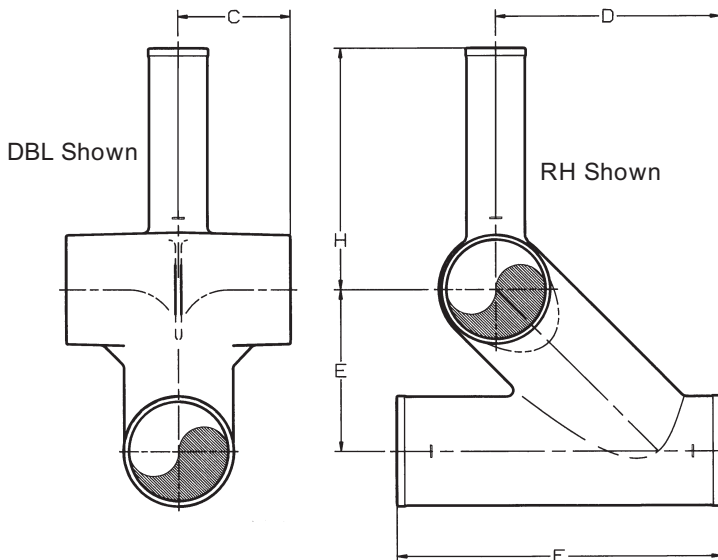

NO-HUB ASA Group 022 FIGURE FITTINGS & ADAPTERS

**IAPMO FIGURE EIGHT LH, RH, DBL.
w/Full Baffle (RH Shown)**

Ship Code	UPC No. 670610	Size	C	D	E	F	H	Wt.
S	010906	3x2 (R)	4 1/8	7 9/16	5 1/16	11	3 7/16	12.5
S	010913	3x2 (L)	4 1/8	7 9/16	5 1/16	11	3 7/16	12.5
S	010944	3x2 (DbL)	4 1/8	7 9/16	5 1/16	11	3 7/16	13.0
S	010920	4x2 (R)	4 1/2	9	6 1/2	13	4	19.8
S	010937	4x2 (L)	4 1/2	9	6 1/2	13	4	19.8

9-480 CLOSET FLANGE (Slot & Notch)

Ship Code	UPC No. 670610	Size	A	B	F	Wt.
S	010593	4x3x3 1/2	6	3 5/16	3 1/2	4.1
S	010609	4x4x3 1/2	6	4 5/16	3 1/2	4.0
S	010616	4x4x4	6	4 5/16	4	4.5
S	383338	4x3x8	6	3 5/16	8	5.0
S	383345	4x4x8	6	4 5/16	8	9.0

**HUB ADAPTER
No-Hub by SV Ty-Seal®**

Ship Code	UPC No. 670610	Size	F	Wt.
S	009849	2	2	1.9
S	009856	3	2	3.4
S	009863	4	2 1/4	5.0

**FIGURE EIGHT EXTENDED LEFT/RIGHT & DOUBLE
(Full Baffle)**

Ship Code	UPC No. 670610	Size	C	D	E	F	H	Wt.
S	010975	4x2 (R)	4 1/2	9	6 1/2	13	8	22.8
S	010982	4x2 (L)	4 1/2	9	6 1/2	13	8	22.8
S	010999	4x2 (DbL)	4 1/2	9	6 1/2	13	8	23.4

TAP ADAPTER

Ship Code	UPC No. 670610	Size	F	Wt.
S	009887	1 1/2	2 5/8	1.3
S	009900	2x1 1/2	2 3/16	1.2
S	009917	2	2 5/8	1.6
S	009948	3x2	2 3/16	1.4

SHIPPING CODE

S = From Stock
N = Non-Stock; Check in advance for availability.