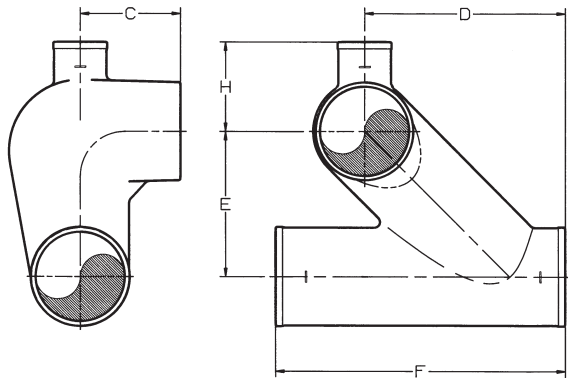

NO-HUB ASA Group 022 FIGURE FITTINGS & ADAPTERS

**IAPMO FIGURE EIGHT LH, RH, DBL.
w/Full Baffle (RH Shown)**

Ship Code	UPC No. 670610	Size	C	D	E	F	H	Wt.
S	010906	3x2 (R)	4 1/8	7 9/16	5 1/16	11	3 7/16	12.5
S	010913	3x2 (L)	4 1/8	7 9/16	5 1/16	11	3 7/16	12.5
S	010944	3x2 (DbL)	4 1/8	7 9/16	5 1/16	11	3 7/16	13.0
S	010920	4x2 (R)	4 1/2	9	6 1/2	13	4	19.8
S	010937	4x2 (L)	4 1/2	9	6 1/2	13	4	19.8

9-480 CLOSET FLANGE (Slot & Notch)

Ship Code	UPC No. 670610	Size	A	B	F	Wt.
S	010593	4x3x3 1/2	6	3 5/16	3 1/2	4.1
S	010609	4x4x3 1/2	6	4 5/16	3 1/2	4.0
S	010616	4x4x4	6	4 5/16	4	4.5
S	383338	4x3x8	6	3 5/16	8	5.0
S	383345	4x4x8	6	4 5/16	8	9.0

**HUB ADAPTER
No-Hub by SV Ty-Seal®**

Ship Code	UPC No. 670610	Size	F	Wt.
S	009849	2	2	1.9
S	009856	3	2	3.4
S	009863	4	2 1/4	5.0

**FIGURE EIGHT EXTENDED LEFT/RIGHT & DOUBLE
(Full Baffle)**

Ship Code	UPC No. 670610	Size	C	D	E	F	H	Wt.
S	010975	4x2 (R)	4 1/2	9	6 1/2	13	8	22.8
S	010982	4x2 (L)	4 1/2	9	6 1/2	13	8	22.8
S	010999	4x2 (DbL)	4 1/2	9	6 1/2	13	8	23.4

TAP ADAPTER

Ship Code	UPC No. 670610	Size	F	Wt.
S	009887	1 1/2	2 5/8	1.3
S	009900	2x1 1/2	2 3/16	1.2
S	009917	2	2 5/8	1.6
S	009948	3x2	2 3/16	1.4

SHIPPING CODE

S = From Stock
N = Non-Stock; Check in advance for availability.