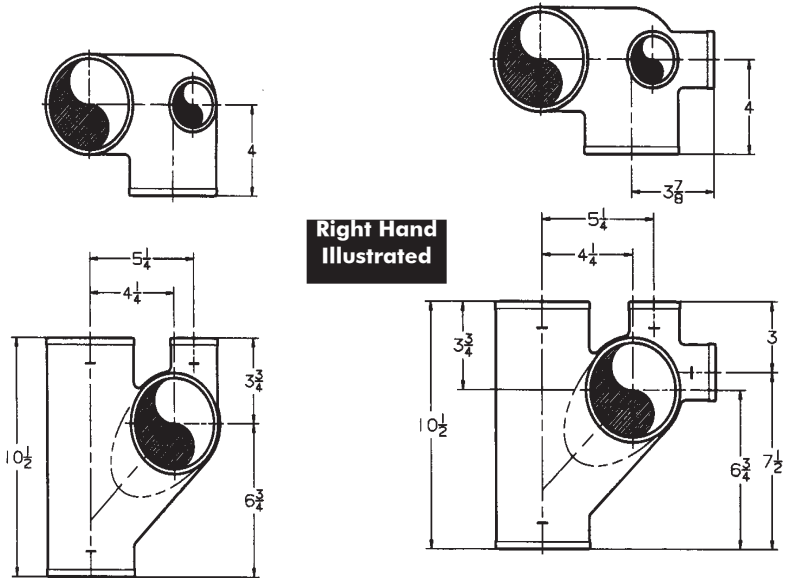

**\*457-4" Stack, 4" Closet Waste, 2" Vent**  
**\*458-4" Stack, 4" Closet Waste, 2" Waste, 2" Vent**

**Right Hand  
Illustrated**

**\*9-457 VENTED CLOSET TEE  
w/2" Top Vent**

Ship Code	UPCode	Size	Wt.
S	010470	4x4x2x4(R)	12.5
S	010487	4x4x2x4(L)	12.5

**9-458 VENTED CLOSET TEE  
w/2" Top Vent  
and 2" Side Openings**

Ship Code	UPCode	Size	Wt.
S	010494	4x4x2x2x4(R)	12.8
S	010500	4x4x2x2x4(L)	12.8

**\*399-4" Stack, two 4" Closet  
Waste, two 2" Waste, 3" Vent**

**\*9-399 VENTED  
CLOSET CROSS  
(No Baffle)**

Ship Code	UPCode	Size	Wt.
S	010456	*4x3x2x4	20.0

**\*463-4" Stack, two 4"Waste, 2" Vent**  
**\*464-4" Stack, two 4" Waste, 2" Waste, 2" Vent**

**\*9-463 VENTED CLOSET CROSS  
w/2" Top Vent (With Baffle)**

Ship Code	UPCode	Size	Wt.
S	010517	4x4x2x4x4	13.5

**\*9-464 VENTED CLOSET CROSS  
w/2" Top Vent and 2" Side Opening  
(No Baffle)**

Ship Code	UPCode	Size	Wt.
S	010531	4x4x2x2x4x4	13.8

**\* NOTE:  
PRODUCTS  
ON THIS  
PAGE ARE  
NOT LISTED  
BY I.A.P.M.O.**