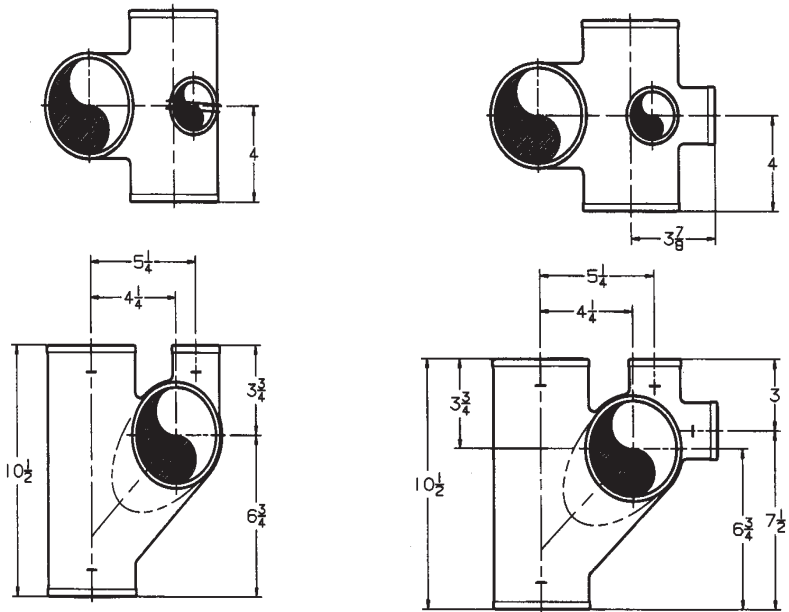

**\*457-4" Stack, 4" Closet Waste, 2" Vent**  
**\*458-4" Stack, 4" Closet Waste, 2" Waste, 2" Vent**

**Right Hand  
Illustrated**

**\*9-457 VENTED CLOSET TEE  
w/2" Top Vent**

Ship Code	UPCode	Size	Wt.
S	010470	4x4x2x4(R)	12.5
S	010487	4x4x2x4(L)	12.5

**9-458 VENTED CLOSET TEE  
w/2" Top Vent  
and 2" Side Openings**

Ship Code	UPCode	Size	Wt.
S	010494	4x4x2x2x4(R)	12.8
S	010500	4x4x2x2x4(L)	12.8

**\*399-4" Stack, two 4" Closet  
Waste, two 2" Waste, 3" Vent**

**\*9-399 VENTED  
CLOSET CROSS  
(No Baffle)**

Ship Code	UPCode	Size	Wt.
S	010456	*4x3x2x4	20.0

**\*463-4" Stack, two 4"Waste, 2" Vent**  
**\*464-4" Stack, two 4" Waste, 2" Waste, 2" Vent**

**\*9-463 VENTED CLOSET CROSS  
w/2" Top Vent (With Baffle)**

Ship Code	UPCode	Size	Wt.
S	010517	4x4x2x4x4	13.5

**\*9-464 VENTED CLOSET CROSS  
w/2" Top Vent and 2" Side Opening  
(No Baffle)**

Ship Code	UPCode	Size	Wt.
S	010531	4x4x2x2x4x4	13.8

**\* NOTE:  
PRODUCTS  
ON THIS  
PAGE ARE  
NOT LISTED  
BY I.A.P.M.O.**