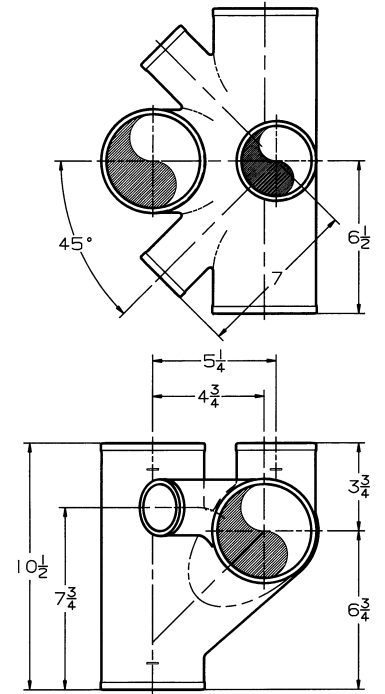

**\*457-4" Stack, 4" Closet Waste, 2" Vent**  
**\*458-4" Stack, 4" Closet Waste, 2" Waste, 2" Vent**

**Right Hand  
Illustrated**

**\*9-457 VENTED CLOSET TEE  
w/2" Top Vent**

Ship Code	UPCode	Size	Wt.
S	010470	4x4x2x4(R)	12.5
S	010487	4x4x2x4(L)	12.5

**9-458 VENTED CLOSET TEE  
w/2" Top Vent  
and 2" Side Openings**

Ship Code	UPCode	Size	Wt.
S	010494	4x4x2x2x4(R)	12.8
S	010500	4x4x2x2x4(L)	12.8

**\*399-4" Stack, two 4" Closet  
Waste, two 2" Waste, 3" Vent**

**\*9-399 VENTED  
CLOSET CROSS  
(No Baffle)**

Ship Code	UPCode	Size	Wt.
S	010456	*4x3x2x4	20.0

**\*463-4" Stack, two 4"Waste, 2" Vent**  
**\*464-4" Stack, two 4" Waste, 2" Waste, 2" Vent**

**\*9-463 VENTED CLOSET CROSS  
w/2" Top Vent (With Baffle)**

Ship Code	UPCode	Size	Wt.
S	010517	4x4x2x4x4	13.5

**\*9-464 VENTED CLOSET CROSS  
w/2" Top Vent and 2" Side Opening  
(No Baffle)**

Ship Code	UPCode	Size	Wt.
S	010531	4x4x2x2x4x4	13.8

**\* NOTE:  
PRODUCTS  
ON THIS  
PAGE ARE  
NOT LISTED  
BY I.A.P.M.O.**