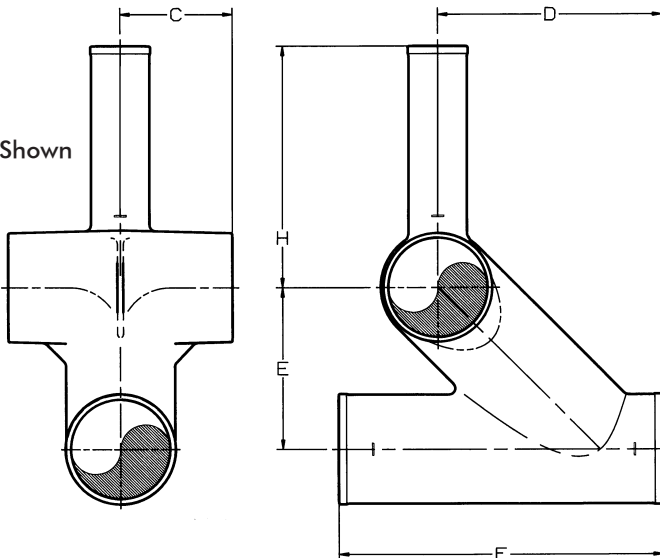

NO-HUB ASA Group 022 FIGURE FITTINGS & ADAPTERS

RH Shown

**IAPMO FIGURE EIGHT LH, RH, DBL.
w/Full Baffle (RH Shown)**

Ship Code	UPCode 670610	Size	C	D	E	F	H	Wt.
S	010906	3x2 (R)	4 ¹ / ₈	7 ⁷ / ₁₆	5 ¹ / ₁₆	11	3 ⁷ / ₁₆	12.5
S	010913	3x2 (L)	4 ¹ / ₈	7 ⁷ / ₁₆	5 ¹ / ₁₆	11	3 ⁷ / ₁₆	12.5
S	010944	3x2 (Dbl)	4 ¹ / ₈	7 ⁷ / ₁₆	5 ¹ / ₁₆	11	3 ⁷ / ₁₆	13.0
S	010920	4x2 (R)	4 ¹ / ₂	9	6 ¹ / ₂	13	4	19.8
S	010937	4x2 (L)	4 ¹ / ₂	9	6 ¹ / ₂	13	4	19.8

9-480 CLOSET FLANGE (Slot & Notch)

Ship Code	UPCode 670610	Size	A	B	F	Wt.
S	010593	4x3x3 ¹ / ₂	6	3 ⁵ / ₁₆	3 ¹ / ₂	4.1
S	010609	4x4x3 ¹ / ₂	6	4 ⁵ / ₁₆	3 ¹ / ₂	4.0
S	010616	4x4x4	6	4 ⁵ / ₁₆	4	4.5
S	383338	4x3x8	6	3 ⁵ / ₁₆	8	5.0
S	383345	4x4x8	6	4 ⁵ / ₁₆	8	9.0

**HUB ADAPTER
No-Hub by SV Ty-Seal®**

Ship Code	UPCode 670610	Size	F	Wt.
S	009849	2	2	1.9
S	009856	3	2	3.4
S	009863	4	2 ¹ / ₄	5.0

DBL Shown

**FIGURE EIGHT EXTENDED LEFT/RIGHT & DOUBLE
(Full Baffle)**

Ship Code	UPCode 670610	Size	C	D	E	F	H	Wt.
S	010975	4x2 (R)	4 ¹ / ₂	9	6 ¹ / ₂	13	8	22.8
S	010982	4x2 (L)	4 ¹ / ₂	9	6 ¹ / ₂	13	8	22.8
S	010999	4x2 (Dbl)	4 ¹ / ₂	9	6 ¹ / ₂	13	8	23.4

TAP ADAPTER

Ship Code	UPCode 670610	Size x IPS Tap	F	Wt.
S	009887	1 ¹ / ₂ x1 ¹ / ₂	2 ⁵ / ₈	1.3
S	009900	2x1 ¹ / ₂	2 ³ / ₁₆	1.2
S	009917	2x1 ¹ / ₂	2 ⁵ / ₈	1.6
S	009948	3x2	2 ³ / ₁₆	1.4

SHIPPING CODE

S = From Stock