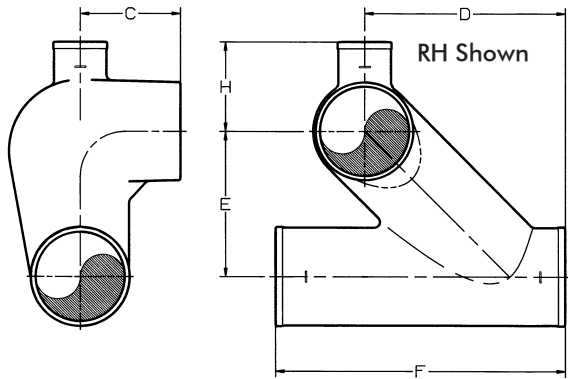

NO-HUB ASA Group 022 FIGURE FITTINGS & ADAPTERS

RH Shown

**IAPMO FIGURE EIGHT LH, RH, DBL.
w/Full Baffle (RH Shown)**

Ship Code	UPCode 670610	Size	C	D	E	F	H	Wt.
S	010906	3x2 (R)	4 ¹ / ₈	7 ⁷ / ₁₆	5 ¹ / ₁₆	11	3 ⁷ / ₁₆	12.5
S	010913	3x2 (L)	4 ¹ / ₈	7 ⁷ / ₁₆	5 ¹ / ₁₆	11	3 ⁷ / ₁₆	12.5
S	010944	3x2 (Dbl)	4 ¹ / ₈	7 ⁷ / ₁₆	5 ¹ / ₁₆	11	3 ⁷ / ₁₆	13.0
S	010920	4x2 (R)	4 ¹ / ₂	9	6 ¹ / ₂	13	4	19.8
S	010937	4x2 (L)	4 ¹ / ₂	9	6 ¹ / ₂	13	4	19.8

9-480 CLOSET FLANGE (Slot & Notch)

Ship Code	UPCode 670610	Size	A	B	F	Wt.
S	010593	4x3x3 ¹ / ₂	6	3 ⁵ / ₁₆	3 ¹ / ₂	4.1
S	010609	4x4x3 ¹ / ₂	6	4 ⁵ / ₁₆	3 ¹ / ₂	4.0
S	010616	4x4x4	6	4 ⁵ / ₁₆	4	4.5
S	383338	4x3x8	6	3 ⁵ / ₁₆	8	5.0
S	383345	4x4x8	6	4 ⁵ / ₁₆	8	9.0

**HUB ADAPTER
No-Hub by SV Ty-Seal®**

Ship Code	UPCode 670610	Size	F	Wt.
S	009849	2	2	1.9
S	009856	3	2	3.4
S	009863	4	2 ¹ / ₄	5.0

DBL Shown

**FIGURE EIGHT EXTENDED LEFT/RIGHT & DOUBLE
(Full Baffle)**

Ship Code	UPCode 670610	Size	C	D	E	F	H	Wt.
S	010975	4x2 (R)	4 ¹ / ₂	9	6 ¹ / ₂	13	8	22.8
S	010982	4x2 (L)	4 ¹ / ₂	9	6 ¹ / ₂	13	8	22.8
S	010999	4x2 (Dbl)	4 ¹ / ₂	9	6 ¹ / ₂	13	8	23.4

TAP ADAPTER

Ship Code	UPCode 670610	Size x IPS Tap	F	Wt.
S	009887	1 ¹ / ₂ x1 ¹ / ₂	2 ⁵ / ₈	1.3
S	009900	2x1 ¹ / ₂	2 ³ / ₁₆	1.2
S	009917	2x1 ¹ / ₂	2 ⁵ / ₈	1.6
S	009948	3x2	2 ³ / ₁₆	1.4

SHIPPING CODE

S = From Stock