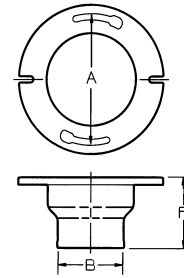

NO-HUB ASA Group 022 FIGURE FITTINGS & ADAPTERS

RH Shown

**IAPMO FIGURE EIGHT LH, RH, DBL.
w/Full Baffle (RH Shown)**

Ship Code	UPCode 670610	Size	C	D	E	F	H	Wt.
S	010906	3x2 (R)	4 ¹ / ₈	7 ⁷ / ₁₆	5 ¹ / ₁₆	11	3 ⁷ / ₁₆	12.5
S	010913	3x2 (L)	4 ¹ / ₈	7 ⁷ / ₁₆	5 ¹ / ₁₆	11	3 ⁷ / ₁₆	12.5
S	010944	3x2 (Dbl)	4 ¹ / ₈	7 ⁷ / ₁₆	5 ¹ / ₁₆	11	3 ⁷ / ₁₆	13.0
S	010920	4x2 (R)	4 ¹ / ₂	9	6 ¹ / ₂	13	4	19.8
S	010937	4x2 (L)	4 ¹ / ₂	9	6 ¹ / ₂	13	4	19.8

9-480 CLOSET FLANGE (Slot & Notch)

Ship Code	UPCode 670610	Size	A	B	F	Wt.
S	010593	4x3x3 ¹ / ₂	6	3 ⁵ / ₁₆	3 ¹ / ₂	4.1
S	010609	4x4x3 ¹ / ₂	6	4 ⁵ / ₁₆	3 ¹ / ₂	4.0
S	010616	4x4x4	6	4 ⁵ / ₁₆	4	4.5
S	383338	4x3x8	6	3 ⁵ / ₁₆	8	5.0
S	383345	4x4x8	6	4 ⁵ / ₁₆	8	9.0

**HUB ADAPTER
No-Hub by SV Ty-Seal®**

Ship Code	UPCode 670610	Size	F	Wt.
S	009849	2	2	1.9
S	009856	3	2	3.4
S	009863	4	2 ¹ / ₄	5.0

DBL Shown

**FIGURE EIGHT EXTENDED LEFT/RIGHT & DOUBLE
(Full Baffle)**

Ship Code	UPCode 670610	Size	C	D	E	F	H	Wt.
S	010975	4x2 (R)	4 ¹ / ₂	9	6 ¹ / ₂	13	8	22.8
S	010982	4x2 (L)	4 ¹ / ₂	9	6 ¹ / ₂	13	8	22.8
S	010999	4x2 (Dbl)	4 ¹ / ₂	9	6 ¹ / ₂	13	8	23.4

TAP ADAPTER

Ship Code	UPCode 670610	Size x IPS Tap	F	Wt.
S	009887	1 ¹ / ₂ x1 ¹ / ₂	2 ⁵ / ₈	1.3
S	009900	2x1 ¹ / ₂	2 ³ / ₁₆	1.2
S	009917	2x1 ¹ / ₂	2 ⁵ / ₈	1.6
S	009948	3x2	2 ³ / ₁₆	1.4

SHIPPING CODE

S = From Stock