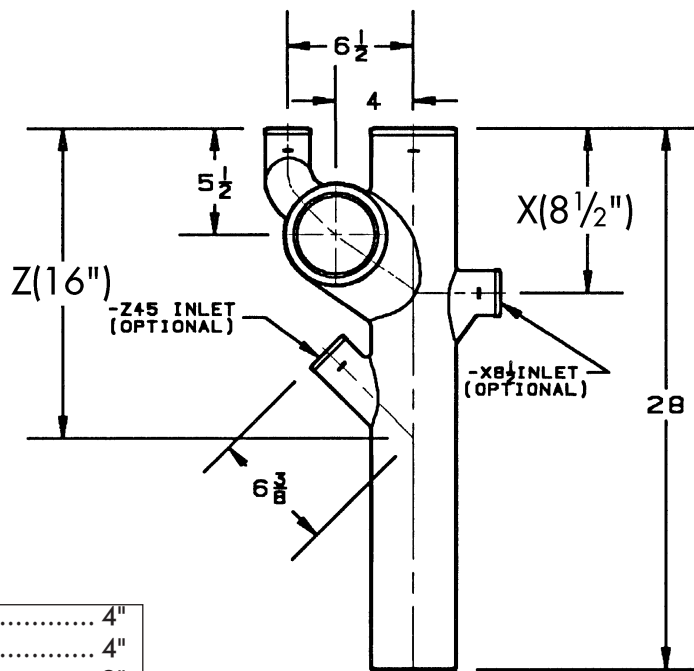

# No-Hub Vertical Starter Fittings

Stack.....	4"
Waste .....	4"
Vent.....	2"
OPT Openings .....	2"

UPCode 670610	(Left Hand) Description	Wt. Lbs.
021339	9-471NHL (Plain)	28.7
021353	9-471NHL X 8 1/2	29.7
021384	9-471NHL-Z45°	29.9
021407	9-471NHL-X 8 1/2 -Z45°	31.4

UPCode 670610	(Right Hand) Description	Wt. Lbs.
021346	9-471NHR (Plain)	28.7
021360	9-471NHR X 8 1/2	29.7
021391	9-471NHR-Z45°	29.5
021414	9-471NHR-X 8 1/2 -Z45°	31.4

UPCode 670610	(Double) Description	Wt. Lbs.
021292	9-471NHD (Plain)	31.6
021308	9-471NHD X 8 1/2	32.9
021322	9-471NHD-Z45°	33.4
297598	9-471NHD-X 8 1/2 -Z45°	37.7