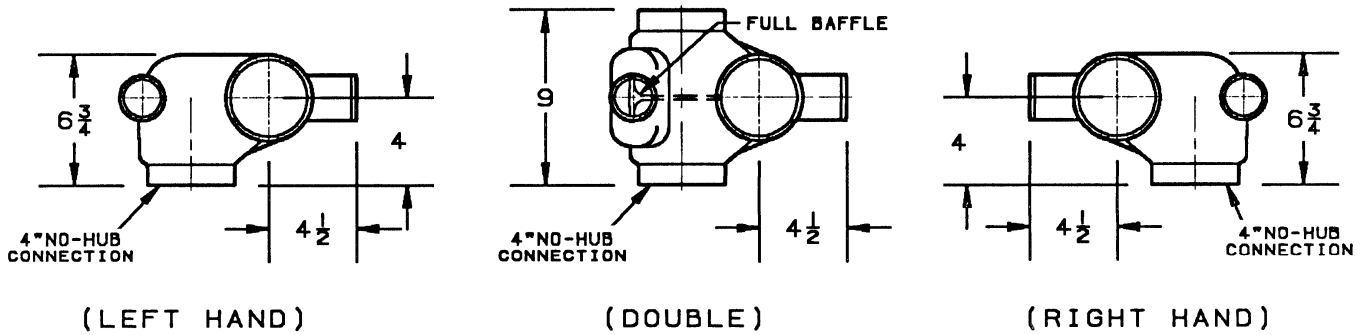

# No-Hub Vertical Starter Fittings

Stack.....	4"
Waste .....	4"
Vent.....	2"
OPT Openings .....	2"

UPCode 670610	(Left Hand) Description	Wt. Lbs.
021339	9-471NHL (Plain)	28.7
021353	9-471NHL X 8 1/2	29.7
021384	9-471NHL-Z45°	29.9
021407	9-471NHL-X 8 1/2 -Z45°	31.4

UPCode 670610	(Right Hand) Description	Wt. Lbs.
021346	9-471NHR (Plain)	28.7
021360	9-471NHR X 8 1/2	29.7
021391	9-471NHR-Z45°	29.5
021414	9-471NHR-X 8 1/2 -Z45°	31.4

UPCode 670610	(Double) Description	Wt. Lbs.
021292	9-471NHD (Plain)	31.6
021308	9-471NHD X 8 1/2	32.9
021322	9-471NHD-Z45°	33.4
297598	9-471NHD-X 8 1/2 -Z45°	37.7