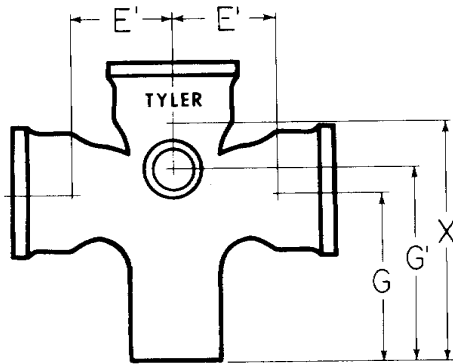

SV (SERVICE) ASA GROUP 021 CROSSES, WYES

SAN CROSS W/2" SIDE OPENING

Ship Code	UPCode 067610	Size	(Side Opening)	X	E'	G	G'	Wt.
S	002871	4	(1 side)	11	4½	8	9	27
N	002895	4	(2 sides)	11	4½	8	9	31