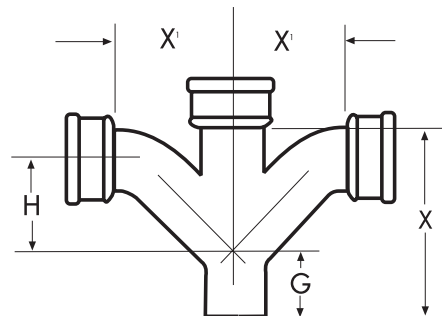

**STRAIGHT TAPPED CROSS**

Ship Code	UPCode 670610	Size	X	E	G	Wt.
S	003311	3x2	9	2½	7	9
S	003328	4x2	9	3	7	11
S	003335	5x2	9	3½	7¼	13

**TWO-WAY CLEANOUT  
Memphis Code**

Ship Code	UPCode 067610	Size	X	E	G	Wt.
S	003465	4	22 5/8	9 3/8	12 3/4	34.5

**TWO-WAY CLEANOUT**

Ship Code	UPCode 067610	Size	X	E	G	J	Wt.
S	003519	4	13 5/8	7½	6½	6 7/16	29
S	003526	5x5x4x4	13 5/8	8	6½	6 7/16	31
S	003533	6x6x4x4	13 5/8	8½	6½	6 7/16	35

**LONG TAP SAN TEE**

Ship Code	UPCode 067610	Size	X	E	G	Wt.
S	380016	2x2-18	18	3 1/6	16	8

**PIPE PLUG**

Ship Code	UPCode 670610	Size	F	Wt.
S	004035	2	3½	1
S	004042	3	3¾	2
S	004059	4	4	3
N	004066	5	4	6
S	004073	6	4	6
S	004080	8	4½	11
S	004097	10	4½	17
S	004103	12	5¼	25
S	004110	15	5¼	35

**DOUBLE COMBINATION (SHORT TURN)**

Ship Code	UPCode 067610	Size	G	H	X	X	Wt.
N	393245	4	5 7/16	4 3/8	11 3/8	6 1/2	26