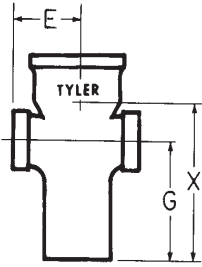

# SV (SERVICE) ASA GROUP 021 CROSSES, CLEANOUTS, PLUGS & TEES

**TAPPED SAN CROSS**

Ship Code	UPCode 067610	Size x Tap	X	E	G	Wt.
S	003359	2x1½	8	3 1/6	6¼	8
N	003366	2x2	8	3 1/6	6¼	8
S	003380	3x1½	9	3 3/6	7	10
S	003397	3x2	9	3 3/6	7	10
S	003410	4x1½	9	4 1/6	7	12
S	003427	4x2	9	4 1/6	7	12

**STRAIGHT TAPPED CROSS**

Ship Code	UPCode 670610	Size	X	E	G	Wt.
S	003311	3x2	9	2½	7	9
S	003328	4x2	9	3	7	11
S	003335	5x2	9	3½	7¼	13

**TWO-WAY CLEANOUT  
Memphis Code**

Ship Code	UPCode 067610	Size	X	E	G	Wt.
S	003465	4	22 5/8	9 3/8	12 3/4	34.5

**TWO-WAY CLEANOUT**

Ship Code	UPCode 067610	Size	X	E	G	J	Wt.
S	003519	4	13 5/8	7½	6½	6 7/16	29
S	003526	5x5x4x4	13 5/8	8	6½	6 7/16	31
S	003533	6x6x4x4	13 5/8	8½	6½	6 7/16	35

**LONG TAP SAN TEE**

Ship Code	UPCode 067610	Size	X	E	G	Wt.
S	380016	2x2-18	18	3 1/6	16	8

Ship Code	UPCode 067610	Size	G	H	X	X	Wt.
N	393245	4	5 7/16	4 3/8	11 3/8	6 1/2	26