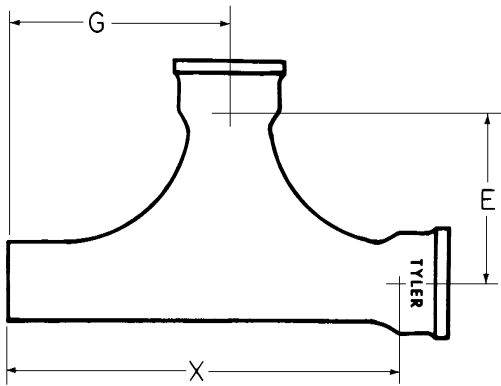

# SV (SERVICE) ASA GROUP 021 CROSSES, CLEANOUTS, PLUGS & TEES

**TAPPED SAN CROSS**

Ship Code	UPCode 067610	Size x Tap	X	E	G	Wt.
S	003359	2x1½	8	3 1/6	6¼	8
N	003366	2x2	8	3 1/6	6¼	8
S	003380	3x1½	9	3 3/6	7	10
S	003397	3x2	9	3 3/6	7	10
S	003410	4x1½	9	4 1/6	7	12
S	003427	4x2	9	4 1/6	7	12

**STRAIGHT TAPPED CROSS**

Ship Code	UPCode 670610	Size	X	E	G	Wt.
S	003311	3x2	9	2½	7	9
S	003328	4x2	9	3	7	11
S	003335	5x2	9	3½	7¼	13

**TWO-WAY CLEANOUT  
Memphis Code**

Ship Code	UPCode 067610	Size	X	E	G	Wt.
S	003465	4	22 5/8	9 3/8	12 3/4	34.5

**TWO-WAY CLEANOUT**

Ship Code	UPCode 067610	Size	X	E	G	J	Wt.
S	003519	4	13 5/8	7½	6½	6 7/16	29
S	003526	5x5x4x4	13 5/8	8	6½	6 7/16	31
S	003533	6x6x4x4	13 5/8	8½	6½	6 7/16	35

**LONG TAP SAN TEE**

Ship Code	UPCode 067610	Size	X	E	G	Wt.
S	380016	2x2-18	18	3 1/6	16	8

Ship Code	UPCode 067610	Size	G	H	X	X	Wt.
N	393245	4	5 7/16	4 3/8	11 3/8	6 1/2	26