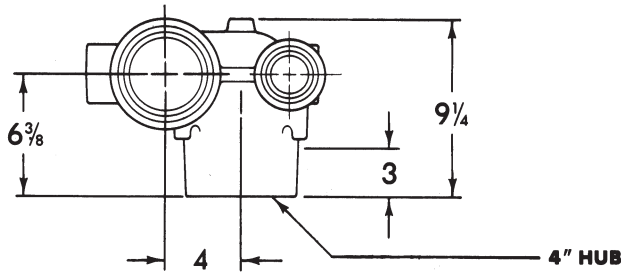

# CHICAGO RUFWALL SPECIAL FITTINGS

Note: For typical applications, consult your local Tyler representative.

**4" Floor Outlet Closet Fittings**  
**4" caulk hub W.C. connections**  
**w/front & back 2" Waste Tee Taps**