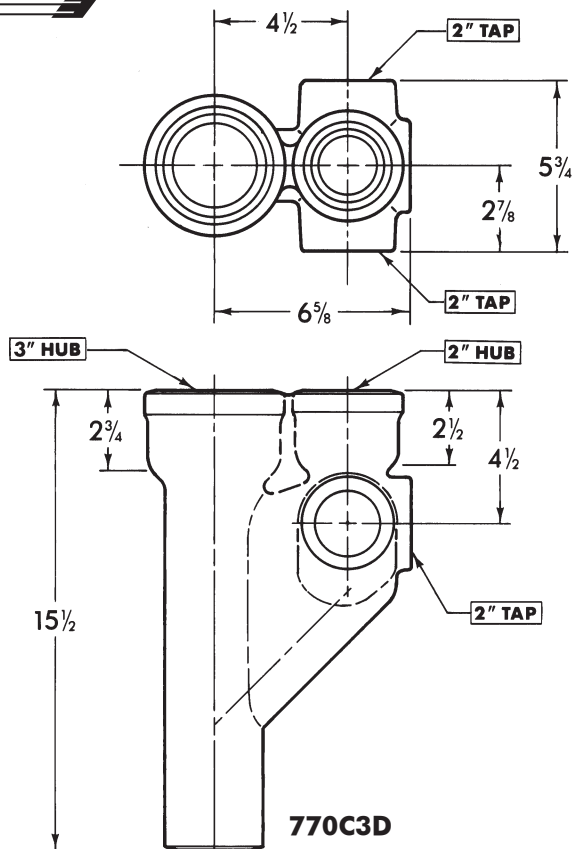

CHICAGO RUFWALL SPECIAL FITTINGS

Note: For typical applications, consult your local Tyler representative.

Sink Stack w/three 2" Waste Taps

UPCode 67061	Item	Size	Weight
005810	770C2D	2x1 1/2	17
005827	770C3D	3x2	19
005834	770C4D	4x2	22

2" Tapped Double Wye w/2" Hub Vent

UPCode 67061	Item	Weight
005841	560	10