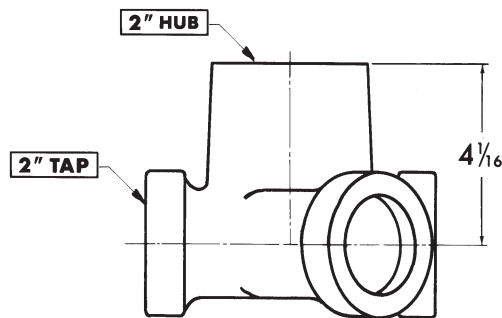

CHICAGO RUFWALL SPECIAL FITTINGS

Note: For typical applications, consult your local Tyler representative.

Sink Stack w/three 2" Waste Taps

UPCode 67061	Item	Size	Weight
005810	770C2D	2x1 1/2	17
005827	770C3D	3x2	19
005834	770C4D	4x2	22

2" Tapped Double Wye w/2" Hub Vent

UPCode 67061	Item	Weight
005841	560	10