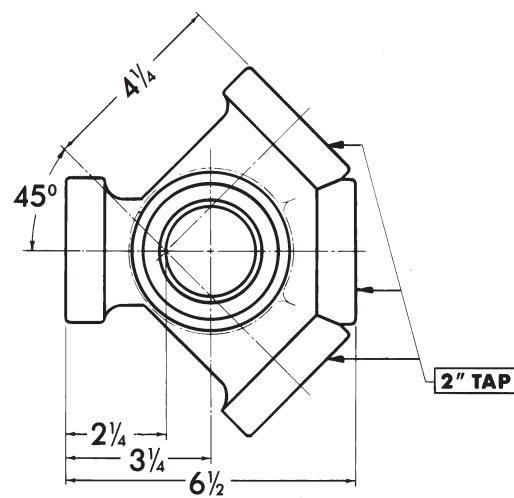

CHICAGO RUFWALL SPECIAL FITTINGS

Note: For typical applications, consult your local Tyler representative.

Sink Stack w/three 2" Waste Taps

UPCode 67061	Item	Size	Weight
005810	770C2D	2x1 1/2	17
005827	770C3D	3x2	19
005834	770C4D	4x2	22

2" Tapped Double Wye w/2" Hub Vent

UPCode 67061	Item	Weight
005841	560	10