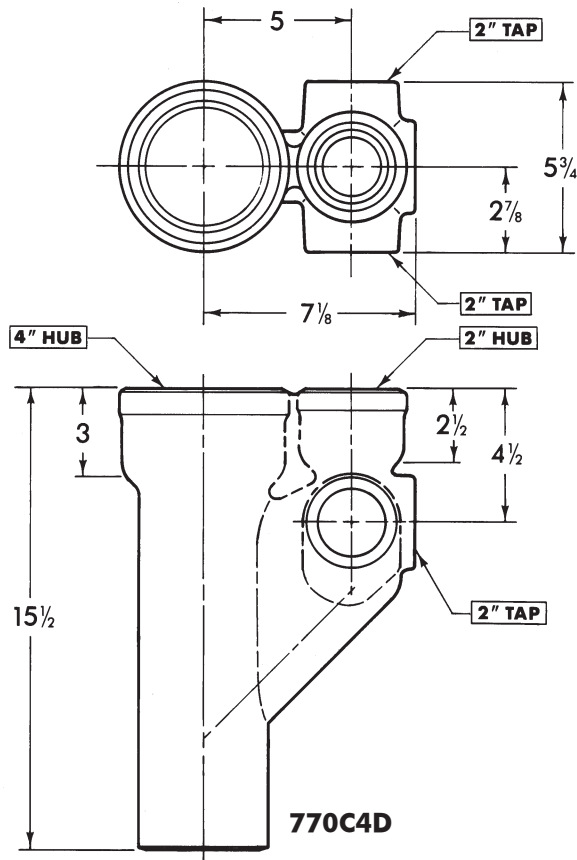

CHICAGO RUFWALL SPECIAL FITTINGS

Note: For typical applications, consult your local Tyler representative.

Sink Stack w/three 2" Waste Taps

UPCode 67061	Item	Size	Weight
005810	770C2D	2x1 1/2	17
005827	770C3D	3x2	19
005834	770C4D	4x2	22

2" Tapped Double Wye w/2" Hub Vent

UPCode 67061	Item	Weight
005841	560	10