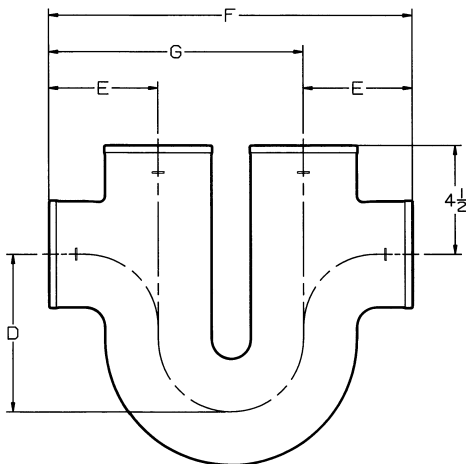

LONG P-TRAP

Ship Code	UPC No. 670610	Size	D	J	Wt.
S	010166	2x12	12	4	5.8
S	010173	2x14	14	4	6.7
S	010180	2x16	16	4	7.6
S	010197	2x18	18	4	8.5

REDUCING P-TRAP

Ship Code	UPC No. 670610	Size	D	J	Wt.
S	011231	3x2	9	5 1/2	10.0

DEEP SEAL P-TRAP

Ship Code	UPC No. 670610	Size	D	J	Wt.
S	010258	2	7 1/2	7	5.7
S	010265	3	9	7	10.4
S	010272	4	10 1/2	8	17.2

P-TRAP w/ 1/2 Primer Tap

Ship Code	UPC No. 670610	Size	D	M	J	Wt.
S	011200	2	7 1/2	2	4	5.7
S	011217	3	9	2	5 1/2	8.9
S	011224	4	10 1/2	2	6 1/2	16.6

TAP P-TRAP

Ship Code	UPC No. 670610	Size	D	J	Wt.
S	010340	1 1/2	6 3/4	3 1/2	3.8
S	010364	2x1 1/2	7 1/2	4	5.0
S	010371	2	7 1/2	4	4.8

RUNNING TRAP w/TWO 4" VENTS

Ship Code	UPC No. 670610	Size	D	E	F	G	Wt.
S	010296	4	6 1/2	4 1/2	15	10 1/2	27.0

RUNNING TRAP w/4" SINGLE VENT

Ship Code	UPC No. 670610	Size	D	E	F	G	Wt.
S	010289	4	6 1/2	4 1/2	15	10 1/2	20.0