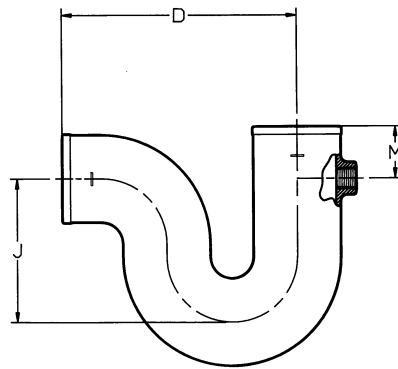

LONG P-TRAP

Ship Code	UPC No. 670610	Size	D	J	Wt.
S	010166	2x12	12	4	5.8
S	010173	2x14	14	4	6.7
S	010180	2x16	16	4	7.6
S	010197	2x18	18	4	8.5

REDUCING P-TRAP

Ship Code	UPC No. 670610	Size	D	J	Wt.
S	011231	3x2	9	5 1/2	10.0

DEEP SEAL P-TRAP

Ship Code	UPC No. 670610	Size	D	J	Wt.
S	010258	2	7 1/2	7	5.7
S	010265	3	9	7	10.4
S	010272	4	10 1/2	8	17.2

P-TRAP w/ 1/2 Primer Tap

Ship Code	UPC No. 670610	Size	D	M	J	Wt.
S	011200	2	7 1/2	2	4	5.7
S	011217	3	9	2	5 1/2	8.9
S	011224	4	10 1/2	2	6 1/2	16.6

TAP P-TRAP

Ship Code	UPC No. 670610	Size	D	J	Wt.
S	010340	1 1/2	6 3/4	3 1/2	3.8
S	010364	2x1 1/2	7 1/2	4	5.0
S	010371	2	7 1/2	4	4.8

RUNNING TRAP w/TWO 4" VENTS

Ship Code	UPC No. 670610	Size	D	E	F	G	Wt.
S	010296	4	6 1/2	4 1/2	15	10 1/2	27.0

RUNNING TRAP w/4" SINGLE VENT

Ship Code	UPC No. 670610	Size	D	E	F	G	Wt.
S	010289	4	6 1/2	4 1/2	15	10 1/2	20.0