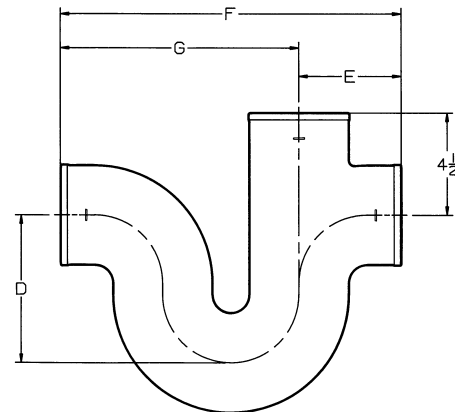

LONG P-TRAP

Ship Code	UPC No. 670610	Size	D	J	Wt.
S	010166	2x12	12	4	5.8
S	010173	2x14	14	4	6.7
S	010180	2x16	16	4	7.6
S	010197	2x18	18	4	8.5

REDUCING P-TRAP

Ship Code	UPC No. 670610	Size	D	J	Wt.
S	011231	3x2	9	5 1/2	10.0

DEEP SEAL P-TRAP

Ship Code	UPC No. 670610	Size	D	J	Wt.
S	010258	2	7 1/2	7	5.7
S	010265	3	9	7	10.4
S	010272	4	10 1/2	8	17.2

P-TRAP w/ 1/2 Primer Tap

Ship Code	UPC No. 670610	Size	D	M	J	Wt.
S	011200	2	7 1/2	2	4	5.7
S	011217	3	9	2	5 1/2	8.9
S	011224	4	10 1/2	2	6 1/2	16.6

TAP P-TRAP

Ship Code	UPC No. 670610	Size	D	J	Wt.
S	010340	1 1/2	6 3/4	3 1/2	3.8
S	010364	2x1 1/2	7 1/2	4	5.0
S	010371	2	7 1/2	4	4.8

RUNNING TRAP w/TWO 4" VENTS

Ship Code	UPC No. 670610	Size	D	E	F	G	Wt.
S	010296	4	6 1/2	4 1/2	15	10 1/2	27.0

RUNNING TRAP w/4" SINGLE VENT

Ship Code	UPC No. 670610	Size	D	E	F	G	Wt.
S	010289	4	6 1/2	4 1/2	15	10 1/2	20.0