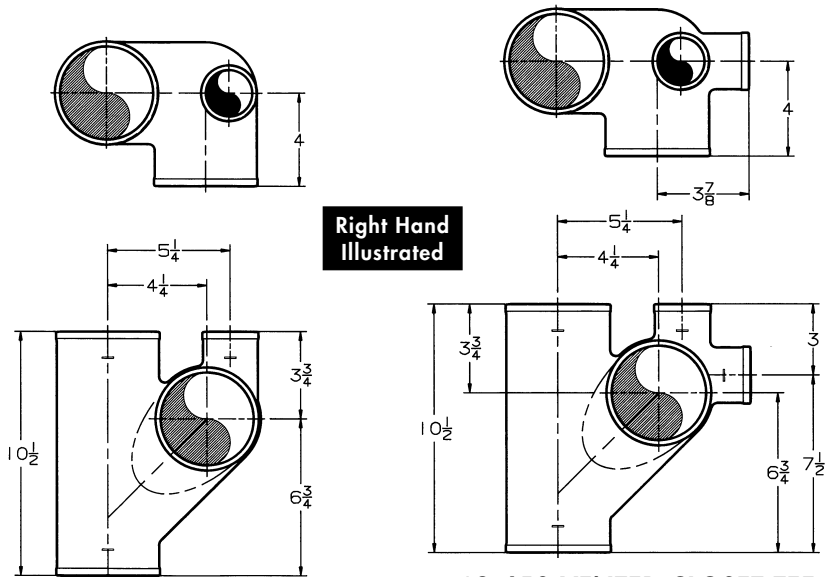

**NO-HUB ASA Group 022  
CLOSET TEES & CROSSES**

**\*457-4" Stack, 4" Closet Waste, 2" Vent**  
**\*458-4" Stack, 4" Closet Waste, 2" Waste, 2" Vent**

**\*399-4" Stack, two 4" Closet  
Waste, two 2" Waste, 3" Vent**

**Right Hand  
Illustrated**

**\*9-457 VENTED CLOSET TEE  
w/2" Top Vent**

**\*9-458 VENTED CLOSET TEE  
w/2" Top Vent  
and 2" Side Openings**

Ship Code	UPC No.	Size	Wt.
S	010470	4x4x2x4(R)	12.5
S	010487	4x4x2x4(L)	12.5

Ship Code	UPC No.	Size	Wt.
S	010494	4x4x2x2x4(R)	12.8
S	010500	4x4x2x2x4(L)	12.8

**\*9-399 VENTED  
CLOSET CROSS  
(No Baffle)**

Ship Code	UPC No.	Size	Wt.
S	010456	*4x3x2x4	20.0

**\*463-4" Stack, two 4" Waste, 2" Vent**  
**\*464-4" Stack, two 4" Waste, 2" Waste, 2" Vent**

**\*9-463 VENTED CLOSET CROSS  
w/2" Top Vent  
(With Baffle)**

**\*9-464 VENTED CLOSET CROSS  
w/2" Top Vent and 2" Side Opening  
(No Baffle)**

Ship Code	UPC No.	Size	Wt.
S	010517	4x4x2x4x4	13.5

Ship Code	UPC No.	Size	Wt.
S	010531	4x4x2x2x4x4	13.8