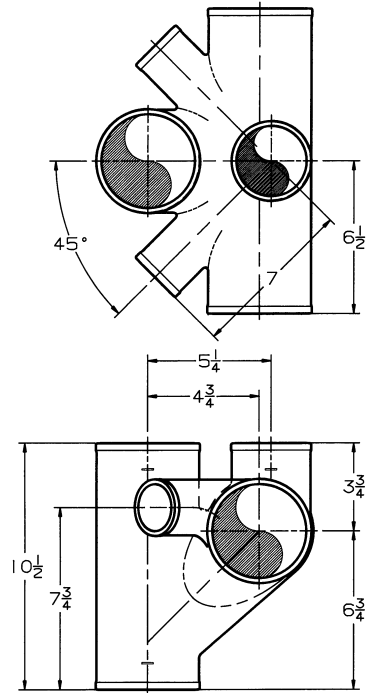

**NO-HUB ASA Group 022  
CLOSET TEES & CROSSES**

**\*457-4" Stack, 4" Closet Waste, 2" Vent**  
**\*458-4" Stack, 4" Closet Waste, 2" Waste, 2" Vent**

**\*399-4" Stack, two 4" Closet  
Waste, two 2" Waste, 3" Vent**

**Right Hand  
Illustrated**

**\*9-457 VENTED CLOSET TEE  
w/2" Top Vent**

**\*9-458 VENTED CLOSET TEE  
w/2" Top Vent  
and 2" Side Openings**

Ship Code	UPC No.	Size	Wt.
S	010470	4x4x2x4(R)	12.5
S	010487	4x4x2x4(L)	12.5

Ship Code	UPC No.	Size	Wt.
S	010494	4x4x2x2x4(R)	12.8
S	010500	4x4x2x2x4(L)	12.8

**\*9-399 VENTED  
CLOSET CROSS  
(No Baffle)**

Ship Code	UPC No.	Size	Wt.
S	010456	*4x3x2x4	20.0

**\*463-4" Stack, two 4" Waste, 2" Vent**  
**\*464-4" Stack, two 4" Waste, 2" Waste, 2" Vent**

**\*9-463 VENTED CLOSET CROSS  
w/2" Top Vent  
(With Baffle)**

**\*9-464 VENTED CLOSET CROSS  
w/2" Top Vent and 2" Side Opening  
(No Baffle)**

Ship Code	UPC No.	Size	Wt.
S	010517	4x4x2x4x4	13.5

Ship Code	UPC No.	Size	Wt.
S	010531	4x4x2x2x4x4	13.8