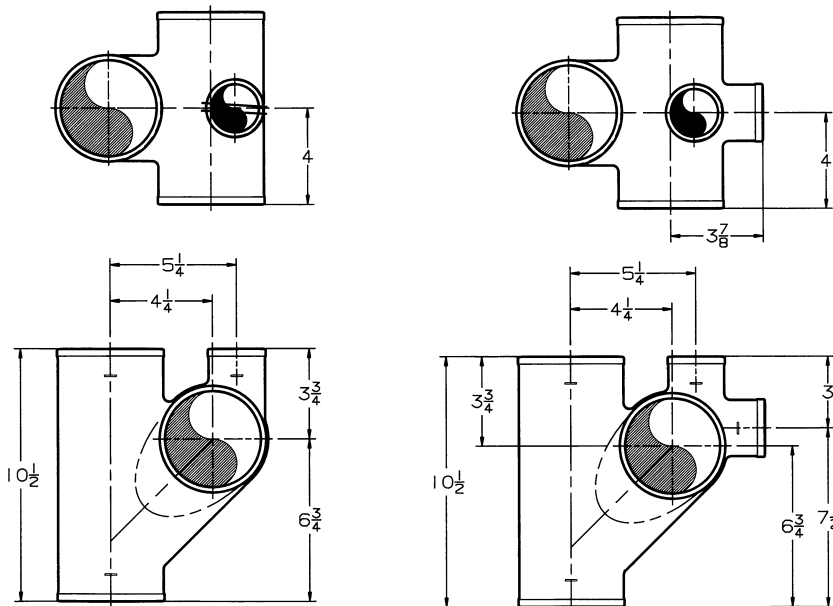

**NO-HUB ASA Group 022  
CLOSET TEES & CROSSES**

**\*457-4" Stack, 4" Closet Waste, 2" Vent**  
**\*458-4" Stack, 4" Closet Waste, 2" Waste, 2" Vent**

**\*399-4" Stack, two 4" Closet  
Waste, two 2" Waste, 3" Vent**

**Right Hand  
Illustrated**

**\*9-457 VENTED CLOSET TEE  
w/2" Top Vent**

**\*9-458 VENTED CLOSET TEE  
w/2" Top Vent  
and 2" Side Openings**

Ship Code	UPC No.	Size	Wt.
S	010470	4x4x2x4(R)	12.5
S	010487	4x4x2x4(L)	12.5

Ship Code	UPC No.	Size	Wt.
S	010494	4x4x2x2x4(R)	12.8
S	010500	4x4x2x2x4(L)	12.8

**\*9-399 VENTED  
CLOSET CROSS  
(No Baffle)**

Ship Code	UPC No.	Size	Wt.
S	010456	*4x3x2x4	20.0

**\*463-4" Stack, two 4" Waste, 2" Vent**  
**\*464-4" Stack, two 4" Waste, 2" Waste, 2" Vent**

**\*9-463 VENTED CLOSET CROSS  
w/2" Top Vent  
(With Baffle)**

**\*9-464 VENTED CLOSET CROSS  
w/2" Top Vent and 2" Side Opening  
(No Baffle)**

Ship Code	UPC No.	Size	Wt.
S	010517	4x4x2x4x4	13.5

Ship Code	UPC No.	Size	Wt.
S	010531	4x4x2x2x4x4	13.8