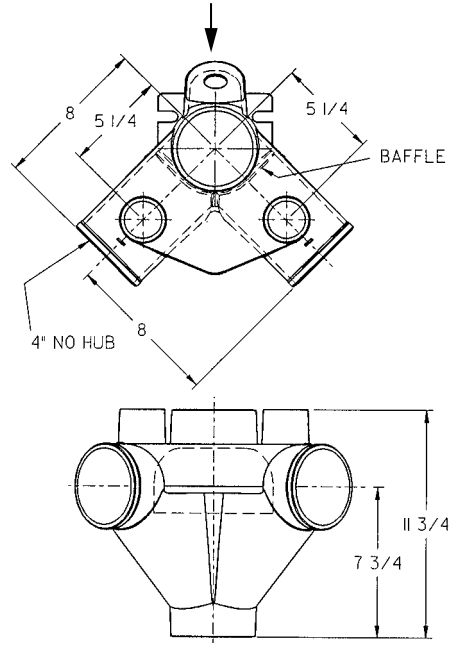

DOUBLE VERTICAL 90° STARTER FITTINGS

Note: Fully Baffled

Auxiliary Tapping When Required Use Suffix "A"

UPC No. 670610	Description	Wt. Lbs.
018667	9-502 (Plain)	30.0
018650	9-502-A	30.0

Auxiliary Tapping When Required Use Suffix "A"

UPC No. 670610	Description	Wt. Lbs.
018681	9-504 (Plain)	30.0
018728	9-504-A	30.0

Auxiliary Tapping When Required Use Suffix "A"

UPC No. 670610	Description	Wt. Lbs.
018698	9-505 (Plain)	30.0
376026	9-505-A	30.0

Stack	4"
Waste	4"
Vent	2"
Side Openings.....	2"
OPT Tap "A"	2"

TAPPING DETAIL AUXILIARY BOSS