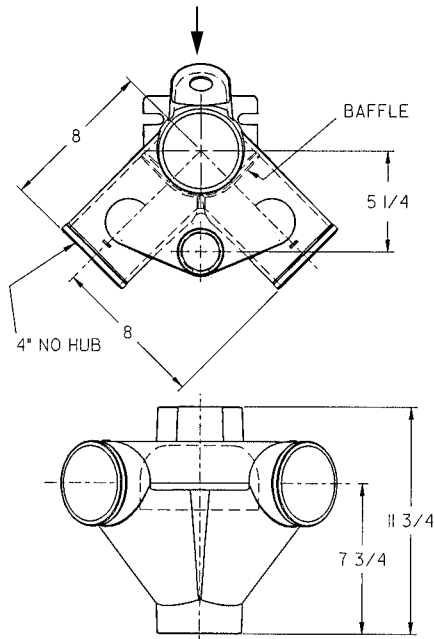

DOUBLE VERTICAL 90° STARTER FITTINGS

Note: Fully Baffled

Auxiliary Tapping When Required Use Suffix "A"

UPC No. 670610	Description	Wt. Lbs.
018667	9-502 (Plain)	30.0
018650	9-502-A	30.0

Auxiliary Tapping When Required Use Suffix "A"

UPC No. 670610	Description	Wt. Lbs.
018681	9-504 (Plain)	30.0
018728	9-504-A	30.0

Auxiliary Tapping When Required Use Suffix "A"

UPC No. 670610	Description	Wt. Lbs.
018698	9-505 (Plain)	30.0
376026	9-505-A	30.0

Stack	4"
Waste	4"
Vent	2"
Side Openings.....	2"
OPT Tap "A"	2"

TAPPING DETAIL AUXILIARY BOSS