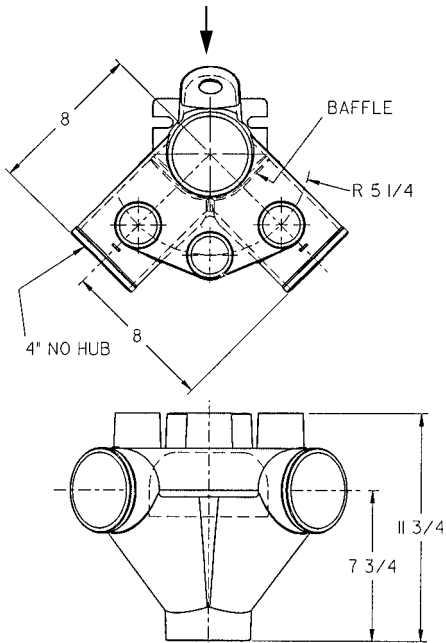

DOUBLE VERTICAL 90° STARTER FITTINGS

Note: Fully Baffled

Auxiliary Tapping When Required Use Suffix "A"

UPC No. 670610	Description	Wt. Lbs.
018667	9-502 (Plain)	30.0
018650	9-502-A	30.0

Auxiliary Tapping When Required Use Suffix "A"

UPC No. 670610	Description	Wt. Lbs.
018681	9-504 (Plain)	30.0
018728	9-504-A	30.0

Auxiliary Tapping When Required Use Suffix "A"

UPC No. 670610	Description	Wt. Lbs.
018698	9-505 (Plain)	30.0
376026	9-505-A	30.0

Stack	4"
Waste	4"
Vent	2"
Side Openings.....	2"
OPT Tap "A"	2"

TAPPING DETAIL AUXILIARY BOSS