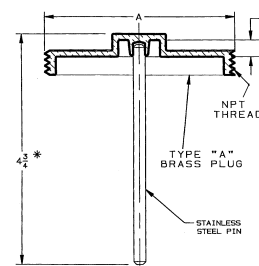

## WASTE CONNECTIONS, PINNED PLUGS

**9-300-T**  
Threaded Connection

**9-300-C4"**  
Threaded Connection with Cleanout

**9-300-NH-4"**  
No-Hub Connection

**9-300-CN-4"**  
No-Hub Connection with Cleanout

**9-300-NH-3"**  
No-Hub Connection

*\* Requires  
Field Cut*

**9-300-CN-3"**  
No-Hub Connection with Cleanout

UPC No. 670610	Description	Wt. Lbs.
019824	9-300-T	13.0
<b>019848</b>	<b>9-300-C-4"</b>	<b>23.5</b>
019817	9-300-NH-4"	8.5
<b>376040</b>	<b>9-300-CN-4"</b>	<b>19.0</b>
019855	9-300-NH-3"	8.5
<b>019831</b>	<b>9-300-CN-3"</b>	<b>19.0</b>

**8596-A**  
Pinned  
Cleanout  
Plug

UPC No. 670610	Size A	Wt. Lbs.
243090	2 1/2"	0.6
<b>300229</b>	<b>3"</b>	<b>0.7</b>
244196	3 1/2"	1.0
<b>243106</b>	<b>4"</b>	<b>1.0</b>