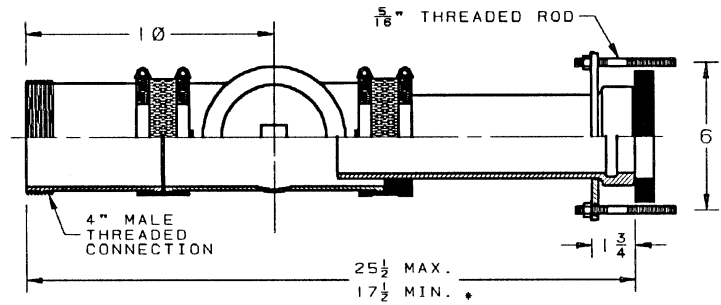

## WASTE CONNECTIONS, PINNED PLUGS

**9-300-T**  
Threaded Connection

**9-300-C4"**  
Threaded Connection with Cleanout

**9-300-NH-4"**  
No-Hub Connection

**9-300-CN-4"**  
No-Hub Connection with Cleanout

**9-300-NH-3"**  
No-Hub Connection

*\* Requires  
Field Cut*

**9-300-CN-3"**  
No-Hub Connection with Cleanout

UPC No. 670610	Description	Wt. Lbs.
019824	9-300-T	13.0
<b>019848</b>	<b>9-300-C-4"</b>	<b>23.5</b>
019817	9-300-NH-4"	8.5
<b>376040</b>	<b>9-300-CN-4"</b>	<b>19.0</b>
019855	9-300-NH-3"	8.5
<b>019831</b>	<b>9-300-CN-3"</b>	<b>19.0</b>

**8596-A**  
Pinned  
Cleanout  
Plug

UPC No. 670610	Size A	Wt. Lbs.
243090	2 1/2"	0.6
<b>300229</b>	<b>3"</b>	<b>0.7</b>
244196	3 1/2"	1.0
<b>243106</b>	<b>4"</b>	<b>1.0</b>