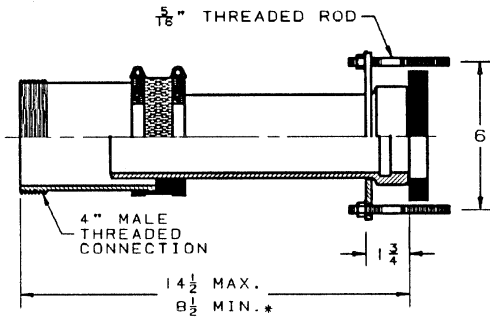

## WASTE CONNECTIONS, PINNED PLUGS

**9-300-T**  
Threaded Connection

**9-300-C4"**  
Threaded Connection with Cleanout

**9-300-NH-4"**  
No-Hub Connection

**9-300-CN-4"**  
No-Hub Connection with Cleanout

**9-300-NH-3"**  
No-Hub Connection

*\* Requires  
Field Cut*

**9-300-CN-3"**  
No-Hub Connection with Cleanout

UPC No. 670610	Description	Wt. Lbs.
019824	9-300-T	13.0
<b>019848</b>	<b>9-300-C-4"</b>	<b>23.5</b>
019817	9-300-NH-4"	8.5
<b>376040</b>	<b>9-300-CN-4"</b>	<b>19.0</b>
019855	9-300-NH-3"	8.5
<b>019831</b>	<b>9-300-CN-3"</b>	<b>19.0</b>

**8596-A**  
Pinned  
Cleanout  
Plug

UPC No. 670610	Size A	Wt. Lbs.
243090	2 1/2"	0.6
<b>300229</b>	<b>3"</b>	<b>0.7</b>
244196	3 1/2"	1.0
<b>243106</b>	<b>4"</b>	<b>1.0</b>