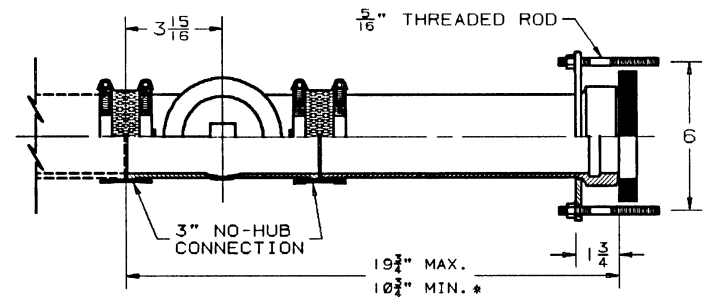

## WASTE CONNECTIONS, PINNED PLUGS

**9-300-T**  
Threaded Connection

**9-300-C4"**  
Threaded Connection with Cleanout

**9-300-NH-4"**  
No-Hub Connection

**9-300-CN-4"**  
No-Hub Connection with Cleanout

**9-300-NH-3"**  
No-Hub Connection

*\* Requires  
Field Cut*

**9-300-CN-3"**  
No-Hub Connection with Cleanout

UPC No. 670610	Description	Wt. Lbs.
019824	9-300-T	13.0
<b>019848</b>	<b>9-300-C-4"</b>	<b>23.5</b>
019817	9-300-NH-4"	8.5
<b>376040</b>	<b>9-300-CN-4"</b>	<b>19.0</b>
019855	9-300-NH-3"	8.5
<b>019831</b>	<b>9-300-CN-3"</b>	<b>19.0</b>

**8596-A**  
Pinned  
Cleanout  
Plug

UPC No. 670610	Size A	Wt. Lbs.
243090	2 1/2"	0.6
<b>300229</b>	<b>3"</b>	<b>0.7</b>
244196	3 1/2"	1.0
<b>243106</b>	<b>4"</b>	<b>1.0</b>