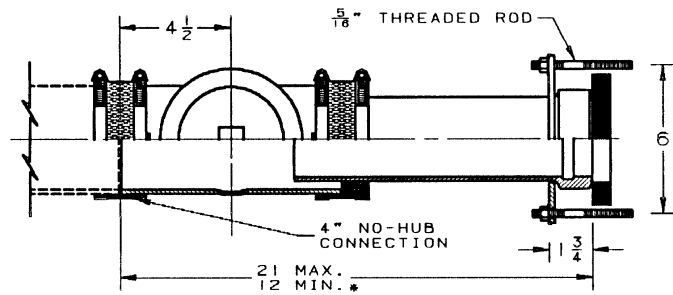

## WASTE CONNECTIONS, PINNED PLUGS

**9-300-T**  
Threaded Connection

**9-300-C4"**  
Threaded Connection with Cleanout

**9-300-NH-4"**  
No-Hub Connection

**9-300-CN-4"**  
No-Hub Connection with Cleanout

**9-300-NH-3"**  
No-Hub Connection

*\* Requires  
Field Cut*

**9-300-CN-3"**  
No-Hub Connection with Cleanout

UPC No. 670610	Description	Wt. Lbs.
019824	9-300-T	13.0
<b>019848</b>	<b>9-300-C-4"</b>	<b>23.5</b>
019817	9-300-NH-4"	8.5
<b>376040</b>	<b>9-300-CN-4"</b>	<b>19.0</b>
019855	9-300-NH-3"	8.5
<b>019831</b>	<b>9-300-CN-3"</b>	<b>19.0</b>

**8596-A**  
Pinned  
Cleanout  
Plug

UPC No. 670610	Size A	Wt. Lbs.
243090	2 1/2"	0.6
<b>300229</b>	<b>3"</b>	<b>0.7</b>
244196	3 1/2"	1.0
<b>243106</b>	<b>4"</b>	<b>1.0</b>