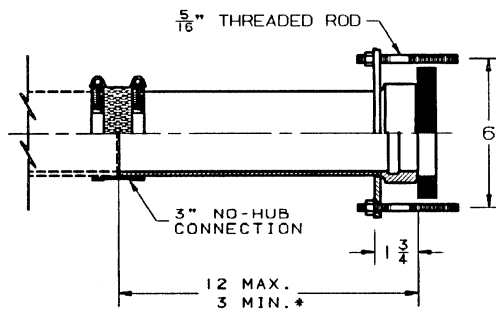

## WASTE CONNECTIONS, PINNED PLUGS

**9-300-T**  
Threaded Connection

**9-300-C4"**  
Threaded Connection with Cleanout

**9-300-NH-4"**  
No-Hub Connection

**9-300-CN-4"**  
No-Hub Connection with Cleanout

**9-300-NH-3"**  
No-Hub Connection

*\* Requires  
Field Cut*

**9-300-CN-3"**  
No-Hub Connection with Cleanout

UPC No. 670610	Description	Wt. Lbs.
019824	9-300-T	13.0
<b>019848</b>	<b>9-300-C-4"</b>	<b>23.5</b>
019817	9-300-NH-4"	8.5
<b>376040</b>	<b>9-300-CN-4"</b>	<b>19.0</b>
019855	9-300-NH-3"	8.5
<b>019831</b>	<b>9-300-CN-3"</b>	<b>19.0</b>

**8596-A**  
Pinned  
Cleanout  
Plug

UPC No. 670610	Size A	Wt. Lbs.
243090	2 1/2"	0.6
<b>300229</b>	<b>3"</b>	<b>0.7</b>
244196	3 1/2"	1.0
<b>243106</b>	<b>4"</b>	<b>1.0</b>