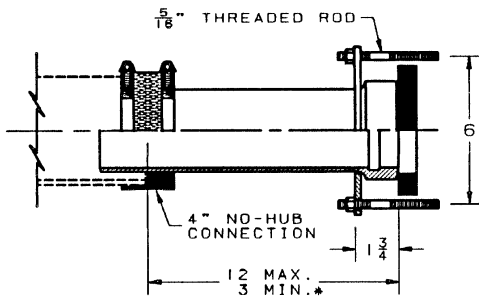

## WASTE CONNECTIONS, PINNED PLUGS

**9-300-T**  
Threaded Connection

**9-300-C4"**  
Threaded Connection with Cleanout

**9-300-NH-4"**  
No-Hub Connection

**9-300-CN-4"**  
No-Hub Connection with Cleanout

**9-300-NH-3"**  
No-Hub Connection

*\* Requires  
Field Cut*

**9-300-CN-3"**  
No-Hub Connection with Cleanout

UPC No. 670610	Description	Wt. Lbs.
019824	9-300-T	13.0
<b>019848</b>	<b>9-300-C-4"</b>	<b>23.5</b>
019817	9-300-NH-4"	8.5
<b>376040</b>	<b>9-300-CN-4"</b>	<b>19.0</b>
019855	9-300-NH-3"	8.5
<b>019831</b>	<b>9-300-CN-3"</b>	<b>19.0</b>

**8596-A**  
Pinned  
Cleanout  
Plug

UPC No. 670610	Size A	Wt. Lbs.
243090	2 1/2"	0.6
<b>300229</b>	<b>3"</b>	<b>0.7</b>
244196	3 1/2"	1.0
<b>243106</b>	<b>4"</b>	<b>1.0</b>