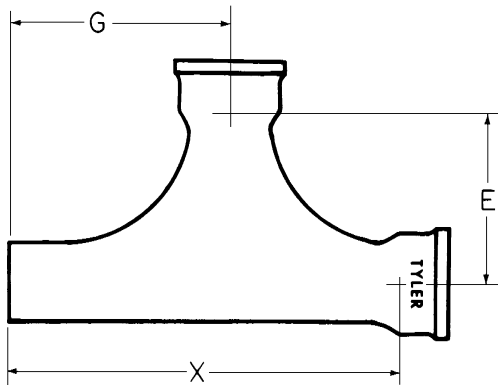

**DOUBLE COMBINATION
w/2" Hub Side Opening**

Ship Code	UPC No. 067610	Size	X	B	E	G	G'	Wt.
S	002949	4	12	5 ¹ / ₄	9	12 ¹ / ₁₆	10	33

STRAIGHT TAPPED TEE

Ship Code	UPC No. 670610	Size	X	E	G	Wt.
S	024507	2x2	8	2	6 ¹ / ₄	6
S	003007	3x2	9	2 ¹ / ₂	7	7
S	003045	4x2	9	3	7	11
N	392071	4x3	11	4	8	12
N	003069	4x4	9	3	7	15
S	003106	6x4	13	7	9	25
S	003076	5x2	12	3 ¹ / ₂	7 ⁷ / ₈	13
S	003083	5x4	12	3 ¹ / ₂	8 ¹ / ₂	15
S	003090	6x2	13 ¹ / ₄	3 ⁵ / ₈	9	26
S	003106	6x4	13	7	9	25

TAPPED DOUBLE WYE

Ship Code	UPC No. 670610	Size	X	X'	Wt.
S	003441	4x2	12	7 ⁷ / ₈	21

SV (Service) ASA Group 021 CROSSES, CLEANOUTS, PLUGS & TEES

TAPPED SAN CROSS

Ship Code	UPC No. 067610	Size x Tap	X	E	G	Wt.
S	003359	2x1 ¹ / ₂	8	3 ¹ / ₁₆	6 ¹ / ₄	8
N	003366	2x2	8	3¹/₁₆	6¹/₄	8
S	003380	3x1 ¹ / ₂	9	3 ⁹ / ₁₆	7	10
S	003397	3x2	9	3⁹/₁₆	7	10
S	003410	4x1 ¹ / ₂	9	4 ¹ / ₁₆	7	12
S	003427	4x2	9	4¹/₁₆	7	12

STRAIGHT TAPPED CROSS

Ship Code	UPC No. 670610	Size	X	E	G	Wt.
S	003311	3x2	9	2 ¹ / ₂	7	9
S	003328	4x2	9	3	7	11
S	003335	5x2	9	3 ¹ / ₂	7 ¹ / ₄	13

**TWO-WAY CLEANOUT
Memphis Code**

Ship Code	UPC No. 067610	Size	X	E	G	Wt.
S	003465	4	22 ¹ / ₈	9 ³ / ₈	12 ³ / ₄	34.5

TWO-WAY DOUBLE CLEANOUT

Ship Code	UPC No. 067610	Size	X	E	G	J	Wt.
S	003519	4	13 ⁵ / ₈	7 ¹ / ₂	6 ¹ / ₂	6 ⁷ / ₁₆	29
S	003526	5x5x4x4	13⁵/₈	8	6¹/₂	6⁷/₁₆	31
S	003533	6x6x4x4	13 ⁵ / ₈	8 ¹ / ₂	6 ¹ / ₂	6 ⁷ / ₁₆	35