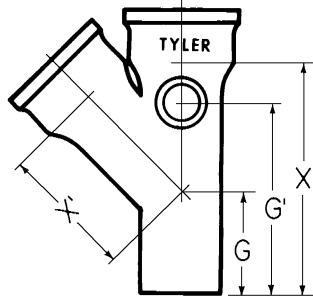

SV (Service) ASA Group 021 Y's, COMBINATIONS, TEES, "H" BRANCHES

WYE
w/2" Hub Side Opening

Ship Code	UPC No.	Size	X	X'	G	G'	Wt.
S	002390	4R	12	6³/₄	5¹/₄	10	18
S	002406	4L	12	6³/₄	5¹/₄	10	18