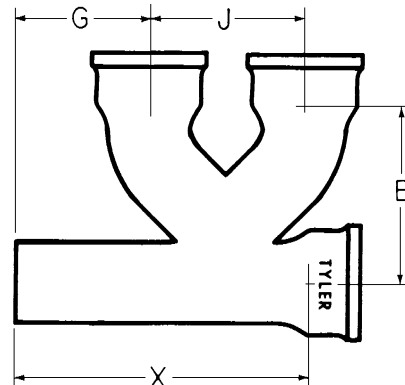

TAPPED WYE

Ship Code	UPC No. 067610	Size	X	X'	G	Wt.
S	003236	3x2	9	6 5/8	4	9
S	003243	4x1 1/2	9	7 7/8	5 1/4	12
S	003250	4x2	9	7 7/8	5 1/4	12

SV (Service) ASA Group 021 CROSSES, CLEANOUTS, PLUGS & TEES

TAPPED SAN CROSS

Ship Code	UPC No. 067610	Size x Tap	X	E	G	Wt.
S	003359	2x1 ¹ / ₂	8	3 ¹ / ₁₆	6 ¹ / ₄	8
N	003366	2x2	8	3¹/₁₆	6¹/₄	8
S	003380	3x1 ¹ / ₂	9	3 ⁹ / ₁₆	7	10
S	003397	3x2	9	3⁹/₁₆	7	10
S	003410	4x1 ¹ / ₂	9	4 ¹ / ₁₆	7	12
S	003427	4x2	9	4¹/₁₆	7	12

STRAIGHT TAPPED CROSS

Ship Code	UPC No. 670610	Size	X	E	G	Wt.
S	003311	3x2	9	2 ¹ / ₂	7	9
S	003328	4x2	9	3	7	11
S	003335	5x2	9	3 ¹ / ₂	7 ¹ / ₄	13

**TWO-WAY CLEANOUT
Memphis Code**

Ship Code	UPC No. 067610	Size	X	E	G	Wt.
S	003465	4	22 ¹ / ₈	9 ³ / ₈	12 ³ / ₄	34.5

TWO-WAY DOUBLE CLEANOUT

Ship Code	UPC No. 067610	Size	X	E	G	J	Wt.
S	003519	4	13 ⁵ / ₈	7 ¹ / ₂	6 ¹ / ₂	6 ⁷ / ₁₆	29
S	003526	5x5x4x4	13⁵/₈	8	6¹/₂	6⁷/₁₆	31
S	003533	6x6x4x4	13 ⁵ / ₈	8 ¹ / ₂	6 ¹ / ₂	6 ⁷ / ₁₆	35