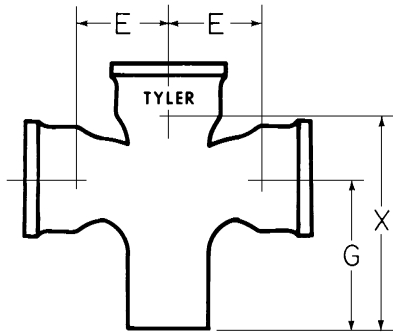

**SV (Service) ASA Group 021
CROSSES, WYES**

SAN CROSS W/2" SIDE OPENING

Ship Code	UPC No. 067610	Size	(Side Opening)	X	E'	G	G'	Wt.
S	002871	4"	(1 side)	11	4 1/2	8	9	27
N	002895	4"	(2 sides)	11	4 1/2	8	9	31

**SAN CROSS
(No Baffle)**

Ship Code	UPC No. 067610	Size	X	E	G	Wt.
S	002512	2	8	3 1/4	6 1/4	9
S	002529	3x2	9	4	7	13
S	002536	3	10	4	7 1/2	15
S	002543	4x2	9	4 1/2	7	15
S	002550	4x3	10	4 1/2	7 1/2	18
S	002567	4	11	4 1/2	8	19
N	002574	5x4	14	5	8	26
S	383321	6	13	5 1/2	9	44
N	002581	8x4	13	6 1/2	9 3/4	40

**DOUBLE WYE
w/2" Hub Side Opening**

Ship Code	UPC No. 067610	Size	X	X'	G	G'	Wt.
S	002932	4	12	6 3/4	5 1/4	10	26

SHIPPING CODE
S = From Stock
N = Non-Stock; Check in advance for availability.

DOUBLE WYE

Ship Code	UPC No. 067610	Size	X	X'	G	Wt.
S	002598	2	8	4	4	9
S	002604	3x2	9	5	4 3/16	13
S	002611	3	10 1/2	5 1/2	5	16
S	002628	4x2	9	5 3/4	3 5/8	15
S	002635	4x3	10 1/2	6 1/4	4 7/16	19
S	002642	4	12	6 3/4	5 1/4	23
N	392026	5	13 1/2	8	5 1/2	27
S	387855	6x3	10 1/2	7 3/4	3 5/8	23
S	002659	6x4	12	8 1/4	4 3/16	32
S	002666	6	15	9 1/4	5 3/4	45
S	002673	8x4	13 1/2	9 1/2	4 3/4	50
S	002680	8x6	16 1/2	10 1/2	6 5/16	64
S	002697	8	19 1/2	11 13/16	7 11/16	90
N	383086	10x6	19 1/2	12 1/2	6 1/2	81
S	002703	10x8	19 1/2	13 7/16	6 1/2	114
S	002710	10	22 1/2	14 1/2	8	120
S	002727	12x8	21	14 3/4	7 1/16	136
S	002734	12	27	16 7/8	10 1/8	175
S	002741	15	31 1/2	20 3/4	10 3/4	354

STRAIGHT TAPPED CROSS

Ship Code	UPC No. 670610	Size	X	E	G	Wt.
S	003311	3x2	9	2 ¹ / ₂	7	9
S	003328	4x2	9	3	7	11
S	003335	5x2	9	3 ¹ / ₂	7 ¹ / ₄	13

**TWO-WAY CLEANOUT
Memphis Code**

Ship Code	UPC No. 067610	Size	X	E	G	Wt.
S	003465	4	22 ¹ / ₈	9 ³ / ₈	12 ³ / ₄	34.5