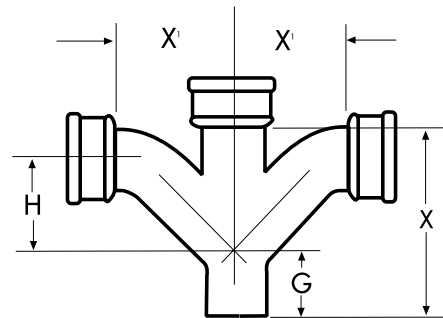

STRAIGHT TAPPED CROSS

Ship Code	UPC No. 670610	Size	X	E	G	Wt.
S	003311	3x2	9	2 ¹ / ₂	7	9
S	003328	4x2	9	3	7	11
S	003335	5x2	9	3 ¹ / ₂	7 ¹ / ₄	13

**TWO-WAY CLEANOUT
Memphis Code**

Ship Code	UPC No. 067610	Size	X	E	G	Wt.
S	003465	4	22 ¹ / ₈	9 ³ / ₈	12 ³ / ₄	34.5

TWO-WAY DOUBLE CLEANOUT

Ship Code	UPC No. 067610	Size	X	E	G	J	Wt.
S	003519	4	13 ⁵ / ₈	7 ¹ / ₂	6 ¹ / ₂	6 ⁷ / ₁₆	29
S	003526	5x5x4x4	13⁵/₈	8	6¹/₂	6⁷/₁₆	31
S	003533	6x6x4x4	13 ⁵ / ₈	8 ¹ / ₂	6 ¹ / ₂	6 ⁷ / ₁₆	35

PIPE PLUG

Ship Code	UPC No. 670610	Size	F	Wt.
S	004035	2	3 ¹ / ₂	1
S	004042	3	3³/₄	2
S	004059	4	4	3
S	004073	6	4	6
S	004080	8	4 ¹ / ₂	11
S	004097	10	4¹/₂	17
S	004103	12	5 ¹ / ₄	25
S	004110	15	5¹/₄	35

LONG TAP SAN TEE

Ship Code	UPC No. 067610	Size	X	E	G	Wt.
S	380016	2x2-18	18	3 ¹ / ₁₆	16	8

DOUBLE COMBINATION (SHORT TURN)

Ship Code	UPC No. 067610	Size	G	H	X	X	Wt.
N	393245	4	5 ⁷ / ₁₆	4 ³ / ₈	11 ³ / ₈	6 ¹ / ₂	26