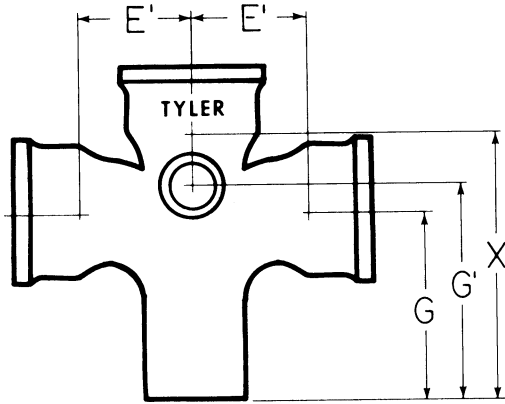

**SV (Service) ASA Group 021
CROSSES, WYES**

SAN CROSS W/2" SIDE OPENING

Ship Code	UPC No. 067610	Size	(Side Opening)	X	E'	G	G'	Wt.
S	002871	4"	(1 side)	11	4 1/2	8	9	27
N	002895	4"	(2 sides)	11	4 1/2	8	9	31