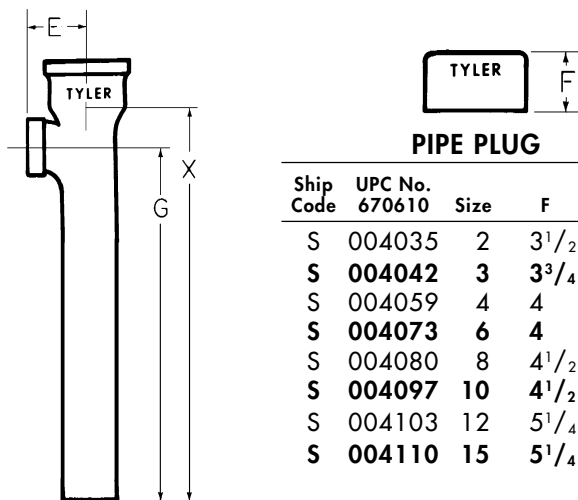

STRAIGHT TAPPED CROSS

Ship Code	UPC No. 670610	Size	X	E	G	Wt.
S	003311	3x2	9	2 ¹ / ₂	7	9
S	003328	4x2	9	3	7	11
S	003335	5x2	9	3 ¹ / ₂	7 ¹ / ₄	13

**TWO-WAY CLEANOUT
Memphis Code**

Ship Code	UPC No. 067610	Size	X	E	G	Wt.
S	003465	4	22 ¹ / ₈	9 ³ / ₈	12 ³ / ₄	34.5

TWO-WAY DOUBLE CLEANOUT

Ship Code	UPC No. 067610	Size	X	E	G	J	Wt.
S	003519	4	13 ⁵ / ₈	7 ¹ / ₂	6 ¹ / ₂	6 ⁷ / ₁₆	29
S	003526	5x5x4x4	13⁵/₈	8	6¹/₂	6⁷/₁₆	31
S	003533	6x6x4x4	13 ⁵ / ₈	8 ¹ / ₂	6 ¹ / ₂	6 ⁷ / ₁₆	35

PIPE PLUG

Ship Code	UPC No. 670610	Size	F	Wt.
S	004035	2	3 ¹ / ₂	1
S	004042	3	3³/₄	2
S	004059	4	4	3
S	004073	6	4	6
S	004080	8	4 ¹ / ₂	11
S	004097	10	4¹/₂	17
S	004103	12	5 ¹ / ₄	25
S	004110	15	5¹/₄	35

LONG TAP SAN TEE

Ship Code	UPC No. 067610	Size	X	E	G	Wt.
S	380016	2x2-18	18	3 ¹ / ₁₆	16	8

DOUBLE COMBINATION (SHORT TURN)

Ship Code	UPC No. 067610	Size	G	H	X	X	Wt.
N	393245	4	5 ⁷ / ₁₆	4 ³ / ₈	11 ³ / ₈	6 ¹ / ₂	26