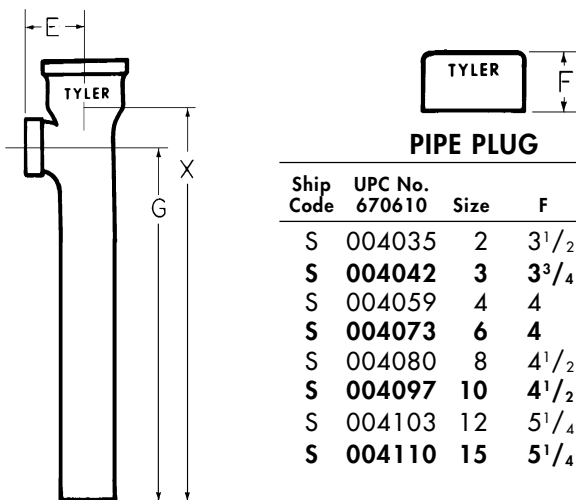

STRAIGHT TAPPED CROSS

Ship Code	UPC No. 670610	Size	X	E	G	Wt.
S	003311	3x2	9	2 ¹ / ₂	7	9
S	003328	4x2	9	3	7	11
S	003335	5x2	9	3 ¹ / ₂	7 ¹ / ₄	13

**TWO-WAY CLEANOUT
Memphis Code**

Ship Code	UPC No. 067610	Size	X	E	G	Wt.
S	003465	4	22 ¹ / ₈	9 ³ / ₈	12 ³ / ₄	34.5

TWO-WAY DOUBLE CLEANOUT

Ship Code	UPC No. 067610	Size	X	E	G	J	Wt.
S	003519	4	13 ⁵ / ₈	7 ¹ / ₂	6 ¹ / ₂	6 ⁷ / ₁₆	29
S	003526	5x5x4x4	13⁵/₈	8	6¹/₂	6⁷/₁₆	31
S	003533	6x6x4x4	13 ⁵ / ₈	8 ¹ / ₂	6 ¹ / ₂	6 ⁷ / ₁₆	35

PIPE PLUG

Ship Code	UPC No. 670610	Size	F	Wt.
S	004035	2	3 ¹ / ₂	1
S	004042	3	3³/₄	2
S	004059	4	4	3
S	004073	6	4	6
S	004080	8	4 ¹ / ₂	11
S	004097	10	4¹/₂	17
S	004103	12	5 ¹ / ₄	25
S	004110	15	5¹/₄	35

LONG TAP SAN TEE

Ship Code	UPC No. 067610	Size	X	E	G	Wt.
S	380016	2x2-18	18	3 ¹ / ₁₆	16	8

DOUBLE COMBINATION (SHORT TURN)

Ship Code	UPC No. 067610	Size	G	H	X	X	Wt.
N	393245	4	5 ⁷ / ₁₆	4 ³ / ₈	11 ³ / ₈	6 ¹ / ₂	26