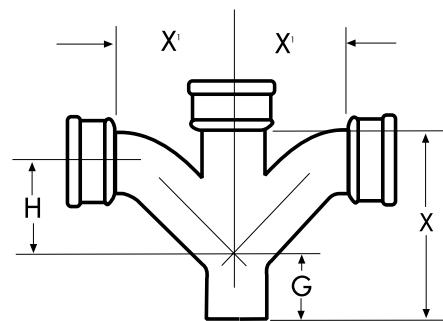

STRAIGHT TAPPED CROSS

Ship Code	UPC No. 670610	Size	X	E	G	Wt.
S	003311	3x2	9	2 ¹ / ₂	7	9
S	003328	4x2	9	3	7	11
S	003335	5x2	9	3 ¹ / ₂	7 ¹ / ₄	13

**TWO-WAY CLEANOUT
Memphis Code**

Ship Code	UPC No. 067610	Size	X	E	G	Wt.
S	003465	4	22 ¹ / ₈	9 ³ / ₈	12 ³ / ₄	34.5

TWO-WAY DOUBLE CLEANOUT

Ship Code	UPC No. 067610	Size	X	E	G	J	Wt.
S	003519	4	13 ⁵ / ₈	7 ¹ / ₂	6 ¹ / ₂	6 ⁷ / ₁₆	29
S	003526	5x5x4x4	13⁵/₈	8	6¹/₂	6⁷/₁₆	31
S	003533	6x6x4x4	13 ⁵ / ₈	8 ¹ / ₂	6 ¹ / ₂	6 ⁷ / ₁₆	35

PIPE PLUG

Ship Code	UPC No. 670610	Size	F	Wt.
S	004035	2	3 ¹ / ₂	1
S	004042	3	3³/₄	2
S	004059	4	4	3
S	004073	6	4	6
S	004080	8	4 ¹ / ₂	11
S	004097	10	4¹/₂	17
S	004103	12	5 ¹ / ₄	25
S	004110	15	5¹/₄	35

LONG TAP SAN TEE

Ship Code	UPC No. 067610	Size	X	E	G	Wt.
S	380016	2x2-18	18	3 ¹ / ₁₆	16	8

DOUBLE COMBINATION (SHORT TURN)

Ship Code	UPC No. 067610	Size	G	H	X	X	Wt.
N	393245	4	5 ⁷ / ₁₆	4 ³ / ₈	11 ³ / ₈	6 ¹ / ₂	26