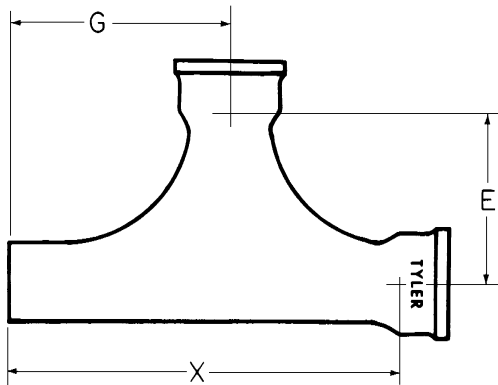

SV (Service) ASA Group 021 CROSSES, CLEANOUTS, PLUGS & TEES

TAPPED SAN CROSS

Ship Code	UPC No. 067610	Size x Tap	X	E	G	Wt.
S	003359	2x1 ¹ / ₂	8	3 ¹ / ₁₆	6 ¹ / ₄	8
N	003366	2x2	8	3¹/₁₆	6¹/₄	8
S	003380	3x1 ¹ / ₂	9	3 ⁹ / ₁₆	7	10
S	003397	3x2	9	3⁹/₁₆	7	10
S	003410	4x1 ¹ / ₂	9	4 ¹ / ₁₆	7	12
S	003427	4x2	9	4¹/₁₆	7	12

STRAIGHT TAPPED CROSS

Ship Code	UPC No. 670610	Size	X	E	G	Wt.
S	003311	3x2	9	2 ¹ / ₂	7	9
S	003328	4x2	9	3	7	11
S	003335	5x2	9	3 ¹ / ₂	7 ¹ / ₄	13

**TWO-WAY CLEANOUT
Memphis Code**

Ship Code	UPC No. 067610	Size	X	E	G	Wt.
S	003465	4	22 ¹ / ₈	9 ³ / ₈	12 ³ / ₄	34.5

TWO-WAY DOUBLE CLEANOUT

Ship Code	UPC No. 067610	Size	X	E	G	J	Wt.
S	003519	4	13 ⁵ / ₈	7 ¹ / ₂	6 ¹ / ₂	6 ⁷ / ₁₆	29
S	003526	5x5x4x4	13⁵/₈	8	6¹/₂	6⁷/₁₆	31
S	003533	6x6x4x4	13 ⁵ / ₈	8 ¹ / ₂	6 ¹ / ₂	6 ⁷ / ₁₆	35

Ship Code	UPC No. 067610	Size	X	E	G	Wt.
S	380016	2x2-18	18	3 ¹ / ₁₆	16	8

DOUBLE COMBINATION (SHORT TURN)

Ship Code	UPC No. 067610	Size	G	H	X	X	Wt.
N	393245	4	5 ⁷ / ₁₆	4 ³ / ₈	11 ³ / ₈	6 ¹ / ₂	26