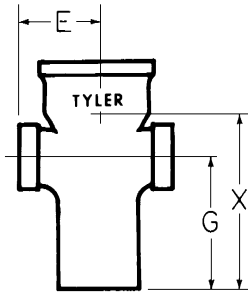

SV (Service) ASA Group 021 CROSSES, CLEANOUTS, PLUGS & TEES

TAPPED SAN CROSS

Ship Code	UPC No. 067610	Size x Tap	X	E	G	Wt.
S	003359	2x1 ¹ / ₂	8	3 ¹ / ₁₆	6 ¹ / ₄	8
N	003366	2x2	8	3¹/₁₆	6¹/₄	8
S	003380	3x1 ¹ / ₂	9	3 ⁹ / ₁₆	7	10
S	003397	3x2	9	3⁹/₁₆	7	10
S	003410	4x1 ¹ / ₂	9	4 ¹ / ₁₆	7	12
S	003427	4x2	9	4¹/₁₆	7	12

STRAIGHT TAPPED CROSS

Ship Code	UPC No. 670610	Size	X	E	G	Wt.
S	003311	3x2	9	2 ¹ / ₂	7	9
S	003328	4x2	9	3	7	11
S	003335	5x2	9	3 ¹ / ₂	7 ¹ / ₄	13

**TWO-WAY CLEANOUT
Memphis Code**

Ship Code	UPC No. 067610	Size	X	E	G	Wt.
S	003465	4	22 ¹ / ₈	9 ³ / ₈	12 ³ / ₄	34.5

TWO-WAY DOUBLE CLEANOUT

Ship Code	UPC No. 067610	Size	X	E	G	J	Wt.
S	003519	4	13 ⁵ / ₈	7 ¹ / ₂	6 ¹ / ₂	6 ⁷ / ₁₆	29
S	003526	5x5x4x4	13⁵/₈	8	6¹/₂	6⁷/₁₆	31
S	003533	6x6x4x4	13 ⁵ / ₈	8 ¹ / ₂	6 ¹ / ₂	6 ⁷ / ₁₆	35

Ship Code	UPC No. 067610	Size	X	E	G	Wt.
S	380016	2x2-18	18	3 ¹ / ₁₆	16	8

DOUBLE COMBINATION (SHORT TURN)

Ship Code	UPC No. 067610	Size	G	H	X	X	Wt.
N	393245	4	5 ⁷ / ₁₆	4 ³ / ₈	11 ³ / ₈	6 ¹ / ₂	26