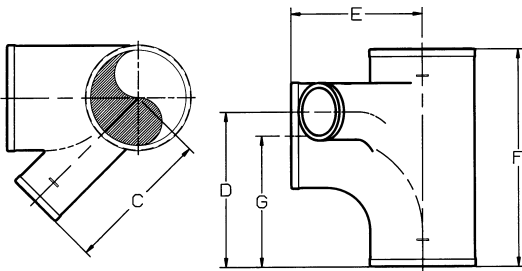

NO-HUB ASA Group 022 TEES & WYE'S

SAN TEE
(w/2" 45° Side Opening Above Center)
New Orleans Code