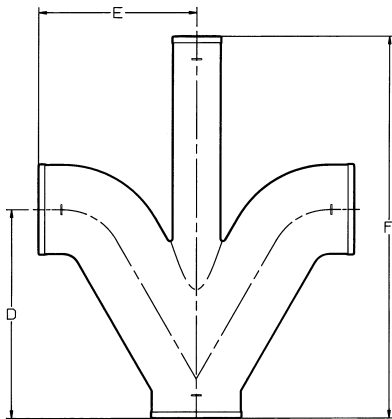

DEEP SEAL P-TRAP

Ship Code	UPC No. 670610	Size	D	J	Wt.
S	010258	2	7 1/2	7	5.7
S	010265	3	9	7	10.4
S	010272	4	10 1/2	8	17.2

P-TRAP w/ 1/2" Primer Tap

Ship Code	UPC No. 670610	Size	D	M	J	Wt.
S	011200	2	7 1/2	2	4	5.7
S	011217	3	9	2	5 1/2	8.9
S	011224	4	10 1/2	2	6 1/2	16.6

TAP P-TRAP

Ship Code	UPC No. 670610	Size	D	J	Wt.
S	010340	1 1/2	6 3/4	3 1/2	3.8
S	010364	2x1 1/2	7 1/2	4	5.0
S	010371	2	7 1/2	4	4.8

RUNNING TRAP w/TWO 4" VENTS

Ship Code	UPC No. 670610	Size	D	E	F	G	Wt.
S	010296	4	6 1/2	4 1/2	15	10 1/2	27.0

RUNNING TRAP w/4" SINGLE VENT

Ship Code	UPC No. 670610	Size	D	E	F	G	Wt.
S	010289	4	6 1/2	4 1/2	15	10 1/2	20.0

NO-HUB ASA Group 022 FIGURE FITTINGS

IAPMO FIGURE SIX
(Full Baffle) (DBL & RH Single Shown)

Ship Code	UPC No. 670610	Size	C	D	E	F	H	Wt.
S	010791	3x2 (R)	4 ¹ / ₈	7 ⁹ / ₁₆	5 ¹ / ₁₆	11	3 ⁷ / ₁₆	11.4
S	010807	3x2 (L)	4 ¹ / ₈	7 ⁹ / ₁₆	5 ¹ / ₁₆	11	3 ⁷ / ₁₆	11.4
S	010838	3x2 (Dbl)	4 ¹ / ₈	7 ⁹ / ₁₆	5 ¹ / ₁₆	11	3 ⁷ / ₁₆	13.0
S	010814	4x2 (R)	4 ¹ / ₂	9	6 ¹ / ₂	13	4	18.0
S	010821	4x2 (L)	4 ¹ / ₂	9	6 ¹ / ₂	13	4	18.0
S	010852	4x2 (Dbl.)	4 ¹ / ₂	9	6 ¹ / ₂	13	4	23.1

FIGURE FIVE EXTENDED

Ship Code	UPC No. 670610	Size	D	E	F	Wt.
S	010777	3x2x3x3	8 ⁷ / ₈	6 ⁹ / ₁₆	16 ⁷ / ₁₆	14.5

IAPMO FIGURE ONE w/NO-HUB TOP

Ship Code	UPC No. 670610	Size	D	E	F	G	Wt.
S	010661	2x2x1 ¹ / ₂ x1 ¹ / ₂	4 ⁷ / ₈	3 ³ / ₁₆	7	1 ¹ / ₂	4.9