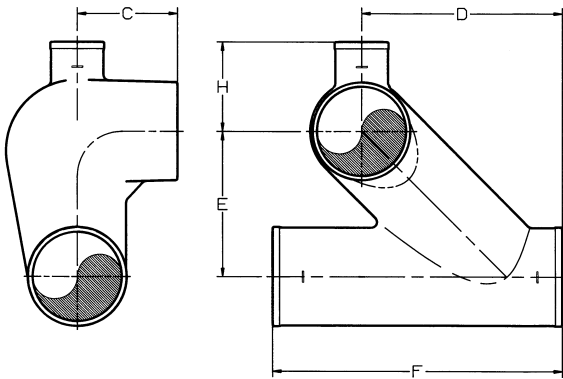

NO-HUB ASA Group 022 FIGURE FITTINGS & ADAPTERS

**IAPMO FIGURE EIGHT LH, RH, DBL.
w/Full Baffle (RH Shown)**

Ship Code	UPC No. 670610	Size	C	D	E	F	H	Wt.
S	010906	3x2 (R)	4¹/₈	7⁹/₁₆	5¹/₁₆	11	3⁷/₁₆	12.5
S	010913	3x2 (L)	4¹/₈	7⁹/₁₆	5¹/₁₆	11	3⁷/₁₆	12.5
S	010944	3x2 (Dbl)	4¹/₈	7⁹/₁₆	5¹/₁₆	11	3⁷/₁₆	13.0
S	010920	4x2 (R)	4¹/₂	9	6¹/₂	13	4	20.3
S	010937	4x2 (L)	4¹/₂	9	6¹/₂	13	4	20.3