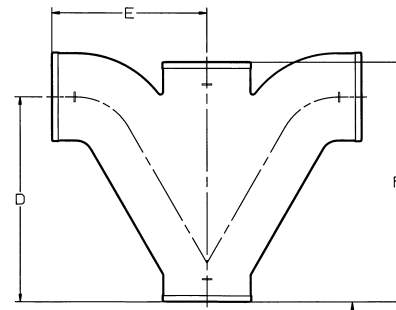

TAP P-TRAP

Ship Code	UPC No. 670610	Size	D	J	Wt.
S	010340	1 1/2	6 3/4	3 1/2	3.8
S	010364	2x1 1/2	7 1/2	4	5.0
S	010371	2	7 1/2	4	4.8

RUNNING TRAP w/TWO 4" VENTS

Ship Code	UPC No. 670610	Size	D	E	F	G	Wt.
S	010296	4	6 1/2	4 1/2	15	10 1/2	27.0

FIGURE FIVE EXTENDED

Ship Code	UPC No. 670610	Size	D	E	F	Wt.
S	010777	3x2x3x3	8 ⁷ / ₈	6 ⁹ / ₁₆	16 ⁷ / ₁₆	14.5

IAPMO FIGURE ONE w/NO-HUB TOP

Ship Code	UPC No. 670610	Size	D	E	F	G	Wt.
S	010661	2x2x1 ¹ / ₂ x1 ¹ / ₂	4 ⁷ / ₈	3 ³ / ₁₆	7	1 ¹ / ₂	4.9

FIGURE SIX EXTENDED
(Full Baffle) (Dbl & RH Single Shown)

Ship Code	UPC No. 670610	Size	C	D	E	F	Wt.
S	010869	3x2 (R)	4 ¹ / ₈	7 ⁹ / ₁₆	5 ¹ / ₁₆	17	17.6
S	382645	3x2 (L)	4 ¹ / ₈	7 ⁹ / ₁₆	5 ¹ / ₁₆	17	17.6
S	101883	4x2 (R)	4 ¹ / ₂	9	6 ¹ / ₂	17	20.2
S	101876	4x2 (L)	4 ¹ / ₂	9	6 ¹ / ₂	17	20.2
S	101890	4x2 (Dbl)	4 ¹ / ₂	9	6 ¹ / ₂	17	27.0

IAPMO FIGURE FIVE

Ship Code	UPC No. 670610	Size	D	E	F	Wt.
S	010722	2	6 ¹ / ₂	5	8	5.0
S	010739	3x2x3x3	8 ⁷ / ₈	6 ⁹ / ₁₆	9 ¹ / ₄	12.0
S	010746	3	8 ⁷ / ₈	6 ⁹ / ₁₆	10 ¹ / ₈	10.5
S	010753	4x2x4x4	10 ¹ / ₄	7 ³ / ₄	11 ¹ / ₂	19.8
S	010760	4	10 ¹ / ₄	7 ³ / ₄	12	20.0