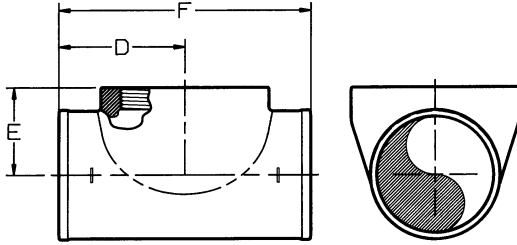

NO-HUB ASA Group 022 TEES, FERRULES, REDUCERS, ADAPTERS & PLUGS

**TEST TEE
(Less Plug)**

Ship Code	UPC No. 670610	Size-IPS	E	F	D	Wt.
S	009429	2-2	2	6³/₈	3³/₁₆	2.7
S	009436	3-3	2¹¹/₁₆	7³/₄	3⁷/₈	4.8
S	009443	4-4	3	8⁷/₈	4⁷/₁₆	9.4
S	009450	5-5	4¹/₂	11¹/₂	5³/₄	14.7
S	009467	6-6	5	12¹/₂	6¹/₄	18.4
S	009474	8-8	6	15¹/₄	7⁵/₈	30.4
S	381501	10-10	6¹/₂	20	10	59.0

**TEST TEE
(w/ Type A Plug)**

Ship Code	UPC No. 670610	Size-IPS	E	F	D	Wt.
S	011736	2-2	2	6³/₈	3³/₁₆	3.0
S	011743	3-3	2¹¹/₁₆	7³/₄	3⁷/₈	5.5
S	011750	4-4	3	8⁷/₈	4⁷/₁₆	10.4
S	011767	5-5	4¹/₂	11¹/₂	5³/₄	16.0
S	011774	6-6	5	12¹/₂	6¹/₄	20.7
S	011781	8-8	6	15¹/₄	7⁵/₈	33.9