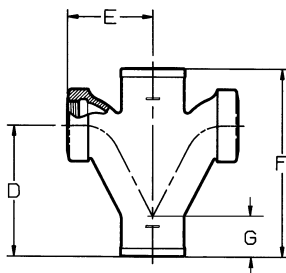

DEEP SEAL P-TRAP

Ship Code	UPC No. 670610	Size	D	J	Wt.
S	010258	2	7 1/2	7	5.7
S	010265	3	9	7	10.4
S	010272	4	10 1/2	8	17.2

P-TRAP w/ 1/2" Primer Tap

Ship Code	UPC No. 670610	Size	D	M	J	Wt.
S	011200	2	7 1/2	2	4	5.7
S	011217	3	9	2	5 1/2	8.9
S	011224	4	10 1/2	2	6 1/2	16.6

TAP P-TRAP

Ship Code	UPC No. 670610	Size	D	J	Wt.
S	010340	1 1/2	6 3/4	3 1/2	3.8
S	010364	2x1 1/2	7 1/2	4	5.0
S	010371	2	7 1/2	4	4.8

RUNNING TRAP w/TWO 4" VENTS

Ship Code	UPC No. 670610	Size	D	E	F	G	Wt.
S	010296	4	6 1/2	4 1/2	15	10 1/2	27.0

RUNNING TRAP w/4" SINGLE VENT

Ship Code	UPC No. 670610	Size	D	E	F	G	Wt.
S	010289	4	6 1/2	4 1/2	15	10 1/2	20.0

NO-HUB ASA Group 022 FIGURE FITTINGS

IAPMO FIGURE SIX
(Full Baffle) (DBL & RH Single Shown)

Ship Code	UPC No. 670610	Size	C	D	E	F	H	Wt.
S	010791	3x2 (R)	4 ¹ / ₈	7 ⁹ / ₁₆	5 ¹ / ₁₆	11	3 ⁷ / ₁₆	11.4
S	010807	3x2 (L)	4 ¹ / ₈	7 ⁹ / ₁₆	5 ¹ / ₁₆	11	3 ⁷ / ₁₆	11.4
S	010838	3x2 (Dbl)	4 ¹ / ₈	7 ⁹ / ₁₆	5 ¹ / ₁₆	11	3 ⁷ / ₁₆	13.0
S	010814	4x2 (R)	4 ¹ / ₂	9	6 ¹ / ₂	13	4	18.0
S	010821	4x2 (L)	4 ¹ / ₂	9	6 ¹ / ₂	13	4	18.0
S	010852	4x2 (Dbl.)	4 ¹ / ₂	9	6 ¹ / ₂	13	4	23.1

FIGURE FIVE EXTENDED

Ship Code	UPC No. 670610	Size	D	E	F	Wt.
S	010777	3x2x3x3	8 ⁷ / ₈	6 ⁹ / ₁₆	16 ⁷ / ₁₆	14.5

IAPMO FIGURE ONE w/NO-HUB TOP

Ship Code	UPC No. 670610	Size	D	E	F	G	Wt.
S	010661	2x2x1 ¹ / ₂ x1 ¹ / ₂	4 ⁷ / ₈	3 ³ / ₁₆	7	1 ¹ / ₂	4.9