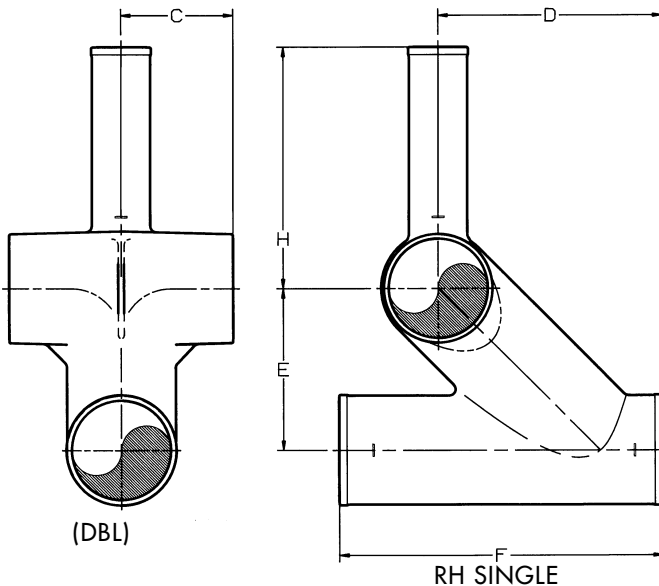

**FIGURE EIGHT EXTENDED LEFT/RIGHT & DOUBLE
(Full Baffle)**

Code	670610	Size	C	D	E	F	H	Wt.
S	010975	4x2 (R)	4¹/₂	9	6¹/₂	13	8	22.8
S	010982	4x2 (L)	4¹/₂	9	6¹/₂	13	8	22.8
S	010999	4x2 (Dbl)	4¹/₂	9	6¹/₂	13	8	23.4