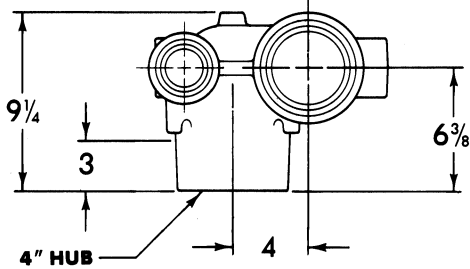

130CFL (Left Hand)