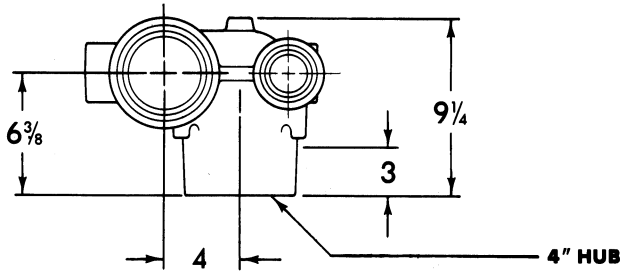

CHICAGO RUFWALL SPECIAL FITTINGS

Note: For typical applications, consult your local Tyler representative.

4" Floor Outlet Closet Fittings
4" caulk hub W.C. connections
w/front & back 2" Waste Tee Taps

UPC No. 67061	Item	Weight
005636	130CFR	48
005643	130CFL	48
005650	130CFD	56