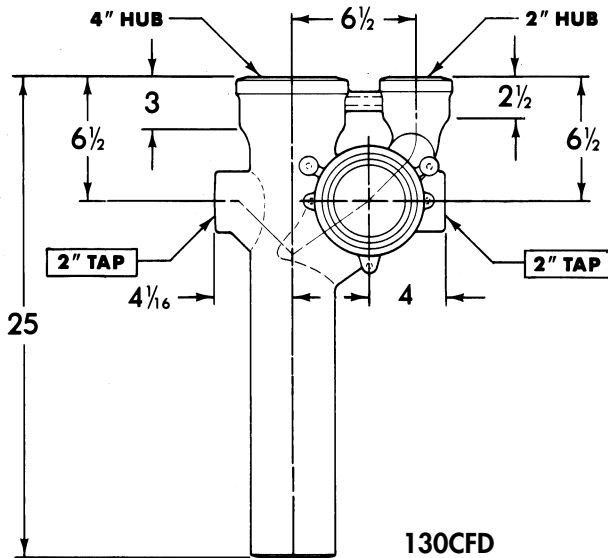

CHICAGO RUFWALL SPECIAL FITTINGS

Note: For typical applications, consult your local Tyler representative.

4" Floor Outlet Closet Fittings
4" caulk hub W.C. connections
w/front & back 2" Waste Tee Taps

UPC No. 67061	Item	Weight
005636	130CFR	48
005643	130CFL	48
005650	130CFD	56

130CFR (Right Hand)

130CFL (Left Hand)

130CFD