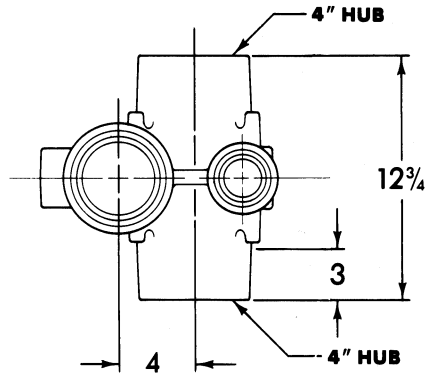

130CFL (Left Hand)