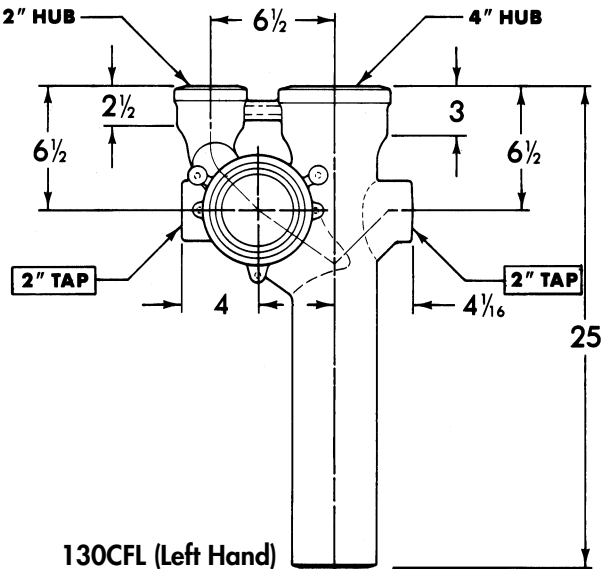

CHICAGO RUFWALL SPECIAL FITTINGS

Note: For typical applications, consult your local Tyler representative.

4" Floor Outlet Closet Fittings
4" caulk hub W.C. connections
w/front & back 2" Waste Tee Taps

UPC No. 67061	Item	Weight
005636	130CFR	48
005643	130CFL	48
005650	130CFD	56

130CFR (Right Hand)

130CFL (Left Hand)

130CFD