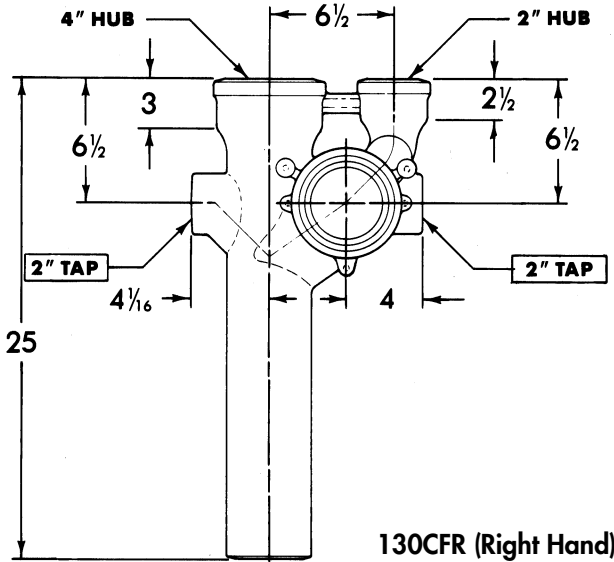

CHICAGO RUFWALL SPECIAL FITTINGS

Note: For typical applications, consult your local Tyler representative.

4" Floor Outlet Closet Fittings
4" caulk hub W.C. connections
w/front & back 2" Waste Tee Taps

UPC No. 67061	Item	Weight
005636	130CFR	48
005643	130CFL	48
005650	130CFD	56