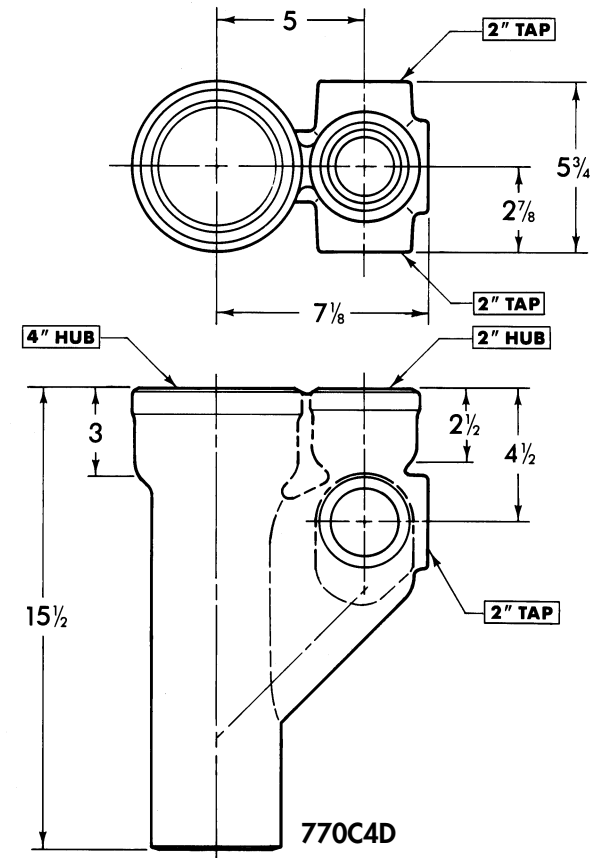

CHICAGO RUFWALL SPECIAL FITTINGS

Note: For typical applications, consult your local Tyler representative.

Sink Stack w/three 2" Waste Taps

UPC No.	Item	Size	Weight
67061			
005810	770C2D	2x1 ¹ / ₂	17
005827	770C3D	3x2	19
005834	770C4D	4x2	22

2" Tapped Double Wye w/2" Hub Vent

UPC No.	Item	Weight
67061		
005841	560	10