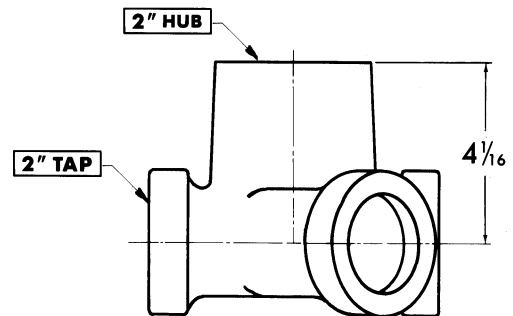

CHICAGO RUFWALL SPECIAL FITTINGS

Note: For typical applications, consult your local Tyler representative.

Sink Stack w/three 2" Waste Taps

UPC No.	Item	Size	Weight
67061			
005810	770C2D	2x1 ¹ / ₂	17
005827	770C3D	3x2	19
005834	770C4D	4x2	22

2" Tapped Double Wye w/2" Hub Vent

UPC No.	Item	Weight
67061		
005841	560	10