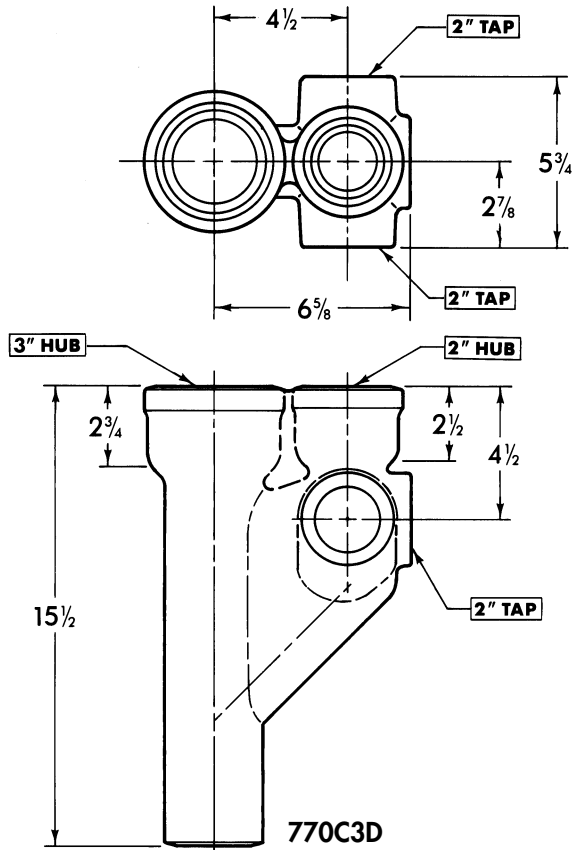

CHICAGO RUFWALL SPECIAL FITTINGS

Note: For typical applications, consult your local Tyler representative.

Sink Stack w/three 2" Waste Taps

UPC No.	Item	Size	Weight
67061			
005810	770C2D	2x1 ¹ / ₂	17
005827	770C3D	3x2	19
005834	770C4D	4x2	22

2" Tapped Double Wye w/2" Hub Vent

UPC No.	Item	Weight
67061		
005841	560	10