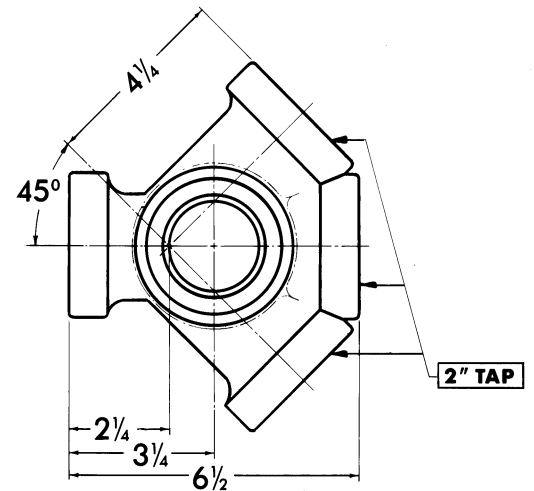

CHICAGO RUFWALL SPECIAL FITTINGS

Note: For typical applications, consult your local Tyler representative.

Sink Stack w/three 2" Waste Taps

UPC No.	Item	Size	Weight
67061			
005810	770C2D	2x1 ¹ / ₂	17
005827	770C3D	3x2	19
005834	770C4D	4x2	22

2" Tapped Double Wye w/2" Hub Vent

UPC No.	Item	Weight
67061		
005841	560	10