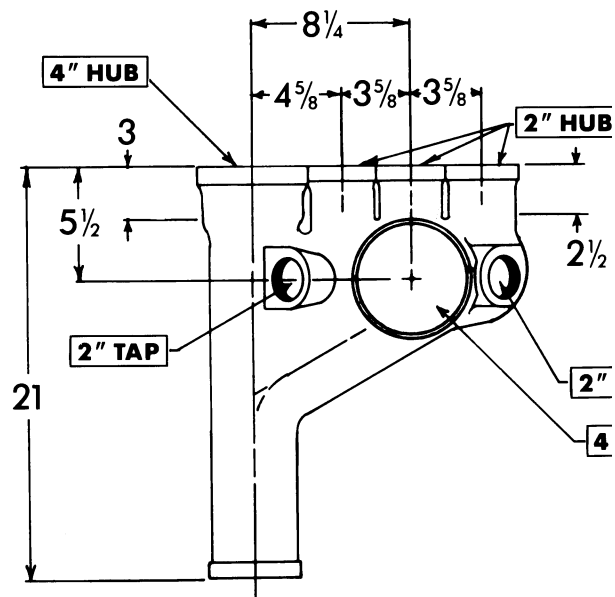

CHICAGO RUFWALL SPECIAL FITTINGS

Note: For typical applications, consult your local Tyler representative.

2" Manifolds w/three 2" Tee Taps

UPC No.	Item	Weight
67061		
005889	1801	7

1739 Waste Tee/Cross w/three 2" hubs and Two 2" Waste Tee Taps

UPC No.	Item	Weight
67061		
005858	1739R	45
005865	1739L	45
005872	1739D	56