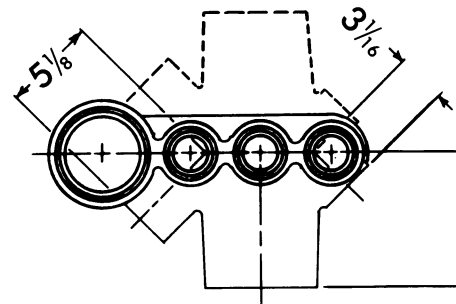

CHICAGO RUFWALL SPECIAL FITTINGS

Note: For typical applications, consult your local Tyler representative.

2" Manifolds w/three 2" Tee Taps

UPC No.	Item	Weight
67061		
005889	1801	7

1739 Waste Tee/Cross w/three 2" hubs and Two 2" Waste Tee Taps

UPC No.	Item	Weight
67061		
005858	1739R	45
005865	1739L	45
005872	1739D	56