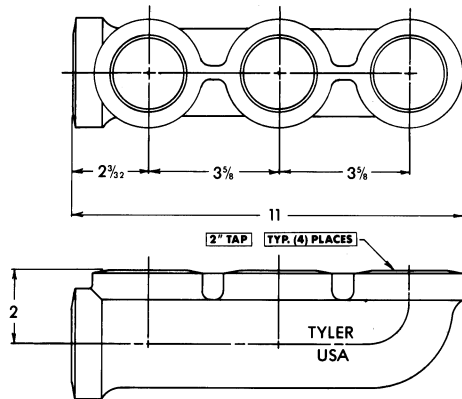

CHICAGO RUFWALL SPECIAL FITTINGS

Note: For typical applications, consult your local Tyler representative.

2" Manifolds w/three 2" Tee Taps

UPC No.	Item	Weight
67061		
005889	1801	7

1739 Waste Tee/Cross w/three 2" hubs and Two 2" Waste Tee Taps

UPC No.	Item	Weight
67061		
005858	1739R	45
005865	1739L	45
005872	1739D	56