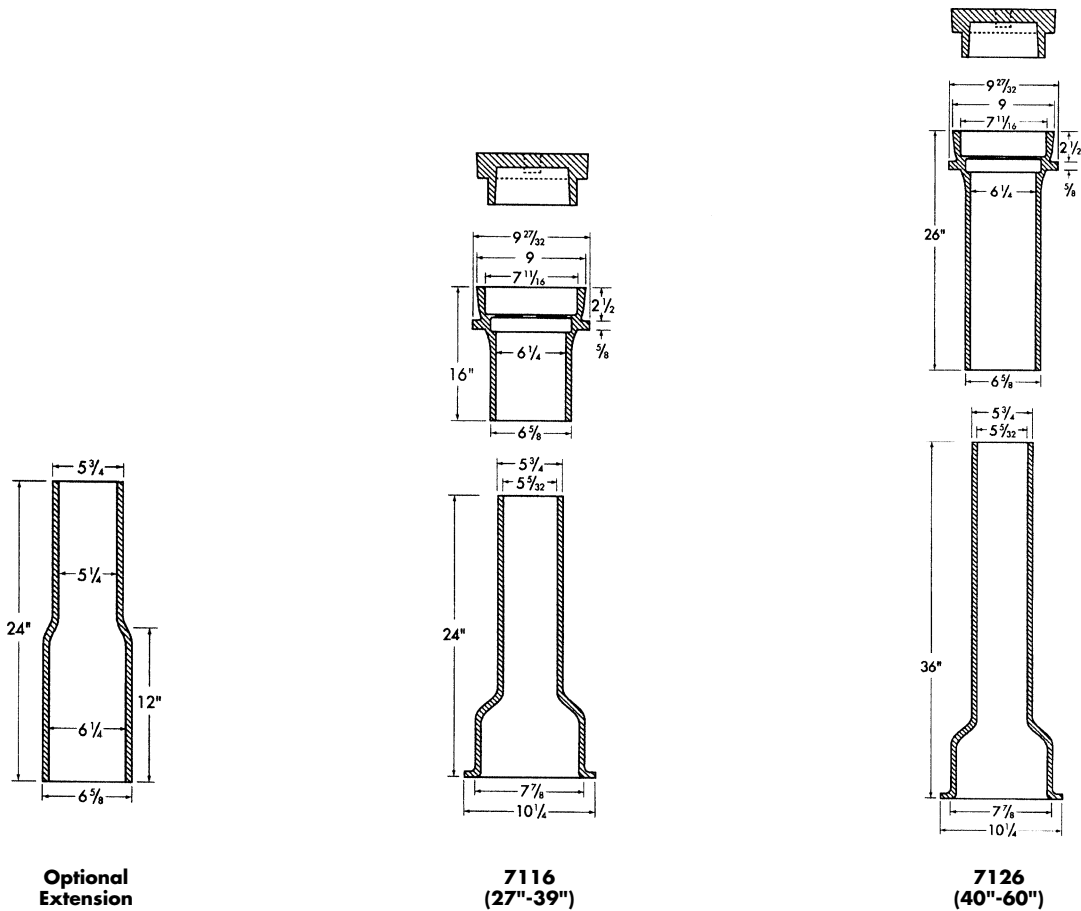

7016-7026 STANDARD (Individual Box)

Item	Assembly Height	UPC No. 670610	Each	Weight Each
7016 (16T + 24B)	27-39	376224	1	79
7026 (26T + 36B)	40-60	376231	1	106

VALU-PAKS (12 per pack)

Item	Assembly Height	UPC No. 670610	Weight Bndl. (12)
7016 (16T) Top	16	382706	444
7026 (26T) Top	26	382737	588
7000 (24B) Bottom	24	382720	360
7000 (36B) Bottom	36	382751	540

7000 SERIES PARTS

Item	Height Increase	UPC No. 670610	Weight
Extension	24"	372981	28.0
*O-Ring	...	370390	0.2

*O-Ring must be shipped with each extension piece.

Optional LidsPage 44

RisersPage 45

7116-7126 STANDARD (Individual Box)

Item	Assembly Height	UPC No. 670610	Each	Weight Each
7116 (16T + 24B)	27-39	376781	1	79
7126 (26T + 36B)	40-60	376798	1	106

VALU-PAKS (12 per pack)

Item	Assembly Height	UPC No. 670610	Weight Bndl. (12)
7116 (16T) Top	16	382713	444
7126 (26T) Top	26	382744	588
7100 (24B) Bottom	24	382720	360
7100 (36B) Bottom	36	382751	540

7000 SERIES PARTS

Item	Height Increase	UPC No. 670610	Weight
Extension	24"	372981	28.0
*O-Ring	...	370390	0.2

*O-Ring must be shipped with each extension piece.

Optional LidsPage 44
RisersPage 45