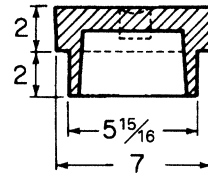

**Drop Lid**

**Lock Lid**

**1 1/8" Lid**

**WRENCH**  
Fits Standard Waterworks  
Pentagon Head 27/32" Brass Screws

UPC No	Ship Code	Description	Weight
670610	S	Wrench	0.5
144908	S	Wrench	0.5

**5-1/4" MWW DROP LID**

UPC No	Weight
670610	12
145370	12

**5-1/4" OMA DROP LID**

UPC No.	Special Markings	Weight
670610		
145301	WATER OMA*	12

\*OMA marking is inside lid.

**5-1/4" DROP LID W/SPECIAL MARKINGS\***

UPC No.	Special Mark	Weight
670610		
145332	GAS	12
145349	SEWER	12
145356	PLAIN	12

\*Lids marked with "WATER" will be shipped unless otherwise specified.

**LIDS ("WATER")**

Item/Description	UPC No. 670610	Weight
5 1/4 Drop Lid	145325	12
5 1/4 Lock Lid	145462	11
1 1/8 Lid*	145509	11

\*Use with 1 1/8" Riser Only.