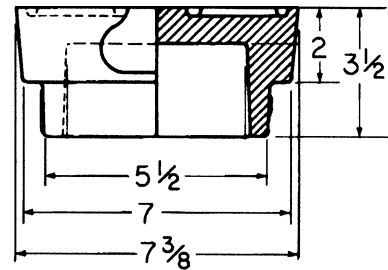

**Drop Lid**

**Lock Lid**

**1 1/8" Lid**

**WRENCH**  
Fits Standard Waterworks  
Pentagon Head 27/32" Brass Screws

UPC No	Ship Code	Description	Weight
670610	S	Wrench	0.5
144908	S	Wrench	0.5

**5-1/4" MWW DROP LID**

UPC No	Weight
670610	12
145370	12

**5-1/4" OMA DROP LID**

UPC No.	Special Markings	Weight
670610		
145301	WATER OMA*	12

\*OMA marking is inside lid.

**5-1/4" DROP LID W/SPECIAL MARKINGS\***

UPC No.	Special Mark	Weight
670610		
145332	GAS	12
145349	SEWER	12
145356	PLAIN	12

\*Lids marked with "WATER" will be shipped unless otherwise specified.

**LIDS ("WATER")**

Item/Description	UPC No. 670610	Weight
5 1/4 Drop Lid	145325	12
5 1/4 Lock Lid	145462	11
1 1/8 Lid*	145509	11

\*Use with 1 1/8" Riser Only.