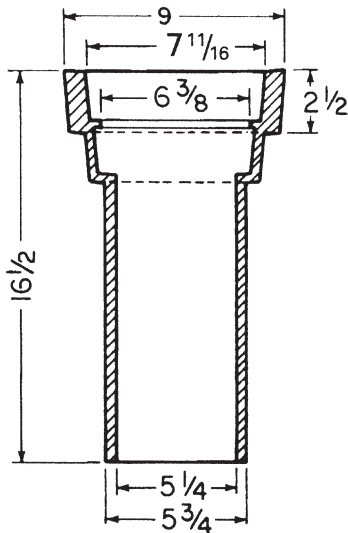

**#69 SCREW TYPE ADJUSTABLE RISER  
FOR 6850/60 SERIES  
(Uses Standard Drop Lid)**

UPCode	Height Increase	Weight
670610	2 1/2" - 9"	29

**5 1/4" x 2 1/4" Riser  
(Uses Standard 5 1/4"  
Drop Lid)**

**5 1/4" x 1 1/8" Riser  
(Requires 1 1/8" Riser Lid)**

**RISERS**

Item/Description	UPCode	Height Increase	Weight
5 1/4 x 1 1/8 Slip-In*	670610	1 1/8"	8
5 1/4 x 2 1/4 Slip-In	145554	2 1/4"	14
*Use with 1 1/8" Lid Only.			

**#69-A SLIP TYPE ADJUSTABLE RISER  
FOR 6855 SERIES  
(Uses Standard Drop Lid)**

UPCode	Height Increase	Weight
670610	2 1/2" - 12"	29