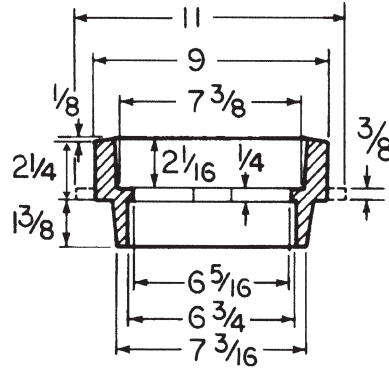

**#69 SCREW TYPE ADJUSTABLE RISER  
FOR 6850/60 SERIES  
(Uses Standard Drop Lid)**

UPCode	Height Increase	Weight
670610	2 1/2" - 9"	29

**5 1/4" x 2 1/4" Riser  
(Uses Standard 5 1/4"  
Drop Lid)**

**5 1/4" x 1 1/8" Riser  
(Requires 1 1/8" Riser Lid)**

**RISERS**

Item/Description	UPCode	Height Increase	Weight
5 1/4 x 1 1/8 Slip-In*	670610	1 1/8"	8
5 1/4 x 2 1/4 Slip-In	145554	2 1/4"	14
*Use with 1 1/8" Lid Only.			

**#69-A SLIP TYPE ADJUSTABLE RISER  
FOR 6855 SERIES  
(Uses Standard Drop Lid)**

UPCode	Height Increase	Weight
670610	2 1/2" - 12"	29