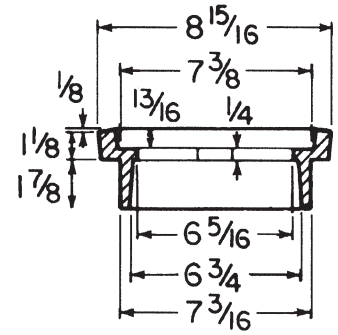

**#69 SCREW TYPE ADJUSTABLE RISER  
FOR 6850/60 SERIES  
(Uses Standard Drop Lid)**

UPCode	Height Increase	Weight
670610	2 1/2" - 9"	29

**5 1/4" x 2 1/4" Riser  
(Uses Standard 5 1/4"  
Drop Lid)**

**5 1/4" x 1 1/8" Riser  
(Requires 1 1/8" Riser Lid)**

**RISERS**

Item/Description	UPCode	Height Increase	Weight
5 1/4 x 1 1/8 Slip-In*	670610	1 1/8"	8
5 1/4 x 2 1/4 Slip-In	145554	2 1/4"	14
*Use with 1 1/8" Lid Only.			

**#69-A SLIP TYPE ADJUSTABLE RISER  
FOR 6855 SERIES  
(Uses Standard Drop Lid)**

UPCode	Height Increase	Weight
670610	2 1/2" - 12"	29